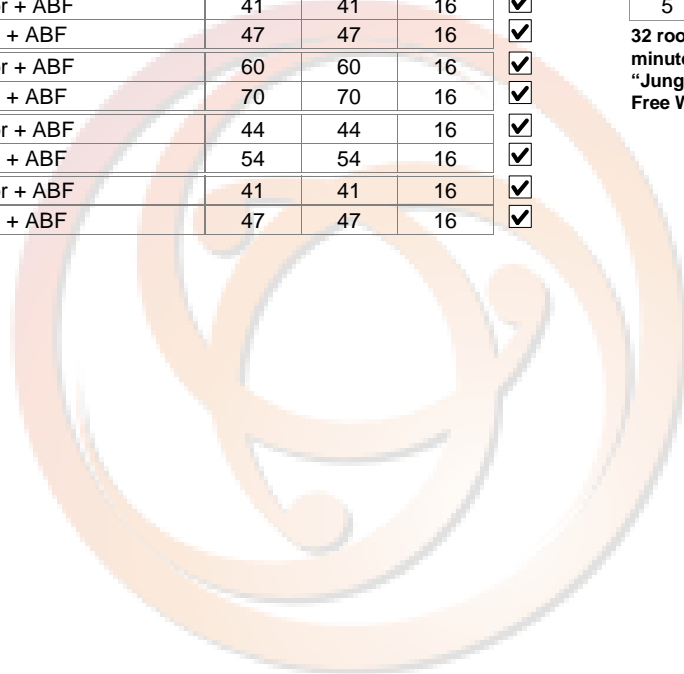

Phuket **South of Thailand** **USD** **Thailand**

		Deluxe Pool View	84	84	32	✓
		Deluxe Pool Access	104	104	32	✓
01-05-16	31-10-16	Deluxe	61	61	32	✓
		Deluxe Pool View	68	68	32	✓
		Deluxe Pool Access	84	84	32	✓

VIRIDIAN RESORT PHUKET

3* Patong

USD

www.viridianphuket.com

		SGL	DBL	EXB	ABF	
01-11-15	15-12-15	Superior	84	84	35	✓
		Deluxe	91	91	35	✓
		Oasis Deluxe	100	100	35	✓
16-12-15	15-01-16	Superior	104	104	50	✓
		Deluxe	117	117	50	✓
		Oasis Deluxe	130	130	50	✓
Minimun stay 4 N. on 25 Dec'14-15 Jan'16 , No c/o on 30, 31 Dec'15						
16-01-16	31-03-16	Superior	91	91	35	✓
		Deluxe	97	97	35	✓
		Oasis Deluxe	107	107	35	✓
01-04-16	31-10-16	Superior	51	51	28	✓
		Deluxe	58	58	28	✓
		Oasis Deluxe	64	64	28	✓

ABF	LUNCH	DINNER	24 DEC	31 DEC
10	15	28		92

78 rooms. located within a 2-minute walk to Jungceylon Shopping Mall. a 5-minute walk to Patong Beach and the colourful nightlife of Bangla Road. Free Wi-Fi.

PIMRADA HOTEL

2.5* Patong

USD

www.pimradahotel.com

		SGL	DBL	EXB	ABF	
01-11-15	22-12-15	Superior + ABF	41	41	16	✓
		Deluxe + ABF	47	47	16	✓
23-12-15	10-01-16	Superior + ABF	60	60	16	✓
		Deluxe + ABF	70	70	16	✓
11-01-16	29-02-16	Superior + ABF	44	44	16	✓
		Deluxe + ABF	54	54	16	✓
01-03-16	20-04-16	Superior + ABF	41	41	16	✓
		Deluxe + ABF	47	47	16	✓

ABF	LUNCH	DINNER	24 DEC	31 DEC	E
5					

32 rooms. situated in the heart of Patong beach, 10 minutes' walk to the biggest shopping store "Jungceylon" and dining/nightlife area Bangla road. Free Wi-Fi