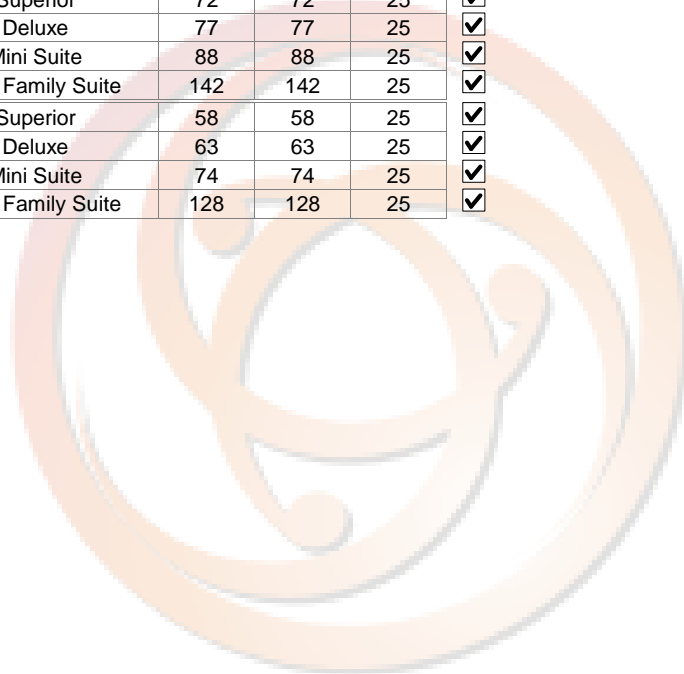

Pattaya		East of Thailand				USD					Thailand
AIYARA PALACE HOTEL		3* Naklua			USD					http://www.aiyrapalace.com	E
			SGL	DBL	EXB	ABF	ABF	LUNCH	DINNER	24 DEC	31 DEC
01-11-13	24-12-13	Superior	58	58	25	✓	7	11	13		158
		Deluxe	63	63	25	✓					
		Mini Suite	74	74	25	✓					
		2 BR Family Suite	128	128	25	✓					
25-12-13	15-01-14	Superior	79	79	25	✓					
		Deluxe	84	84	25	✓					
		Mini Suite	95	95	25	✓					
		2 BR Family Suite	149	149	25	✓					
16-01-14	30-01-14	Superior	58	58	25	✓					
		Deluxe	63	63	25	✓					
		Mini Suite	74	74	25	✓					
		2 BR Family Suite	128	128	25	✓					
31-01-14	06-02-14	Superior	79	79	25	✓					
		Deluxe	84	84	25	✓					
		Mini Suite	95	95	25	✓					
		2 BR Family Suite	149	149	25	✓					
07-02-14	11-04-14	Superior	58	58	25	✓					
		Deluxe	63	63	25	✓					
		Mini Suite	74	74	25	✓					
		2 BR Family Suite	128	128	25	✓					
12-04-14	15-04-14	Superior	72	72	25	✓					
		Deluxe	77	77	25	✓					
		Mini Suite	88	88	25	✓					
		2 BR Family Suite	142	142	25	✓					
16-04-14	31-10-14	Superior	58	58	25	✓					
		Deluxe	63	63	25	✓					
		Mini Suite	74	74	25	✓					
		2 BR Family Suite	128	128	25	✓					

123 rooms, located in north Pattaya on Naklua Rd. 10 min walk to the beach. Easy access to Pattaya center.
Child EXB same adult / Sharing ABF 50 %
1 Free half twin for 16 paying guests.
-charge for joiner 400B/person