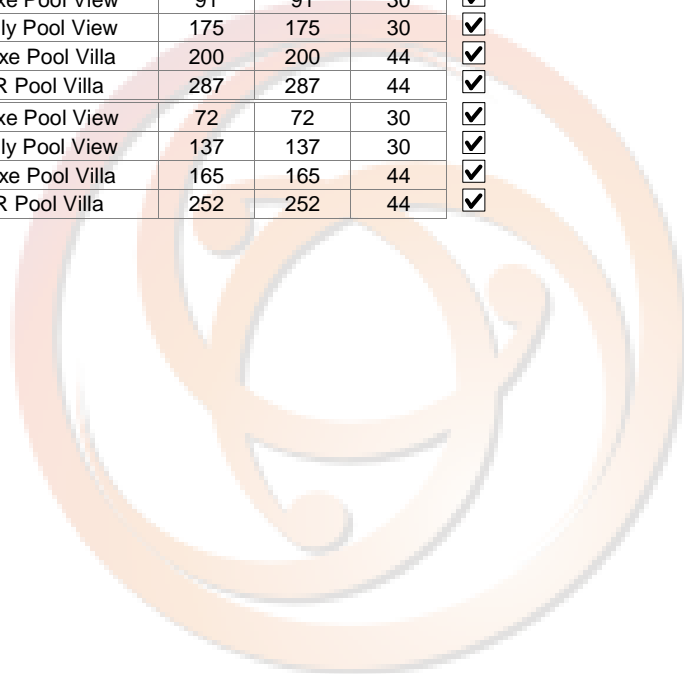

Koh Samui		South of Thailand				USD		Thailand			
CHAWENG NOI POOL VILLA		4*	Chaweng			USD	http://chawengnoipoolvilla.com				
			SGL	DBL	EXB	ABF	ABF	LUNCH	DINNER	24 DEC	31 DEC
01-11-13	19-12-13	Deluxe Pool View	72	72	30	✓	13				123
		Family Pool View	137	137	30	✓					
		Deluxe Pool Villa	165	165	44	✓					
		2BR Pool Villa	252	252	44	✓					
20-12-13	10-01-14	Deluxe Pool View	104	104	30	✓					
		Family Pool View	200	200	30	✓					
		Deluxe Pool Villa	217	217	44	✓					
		2BR Pool Villa	305	305	44	✓					
11-01-14	28-02-14	Deluxe Pool View	91	91	30	✓					
		Family Pool View	175	175	30	✓					
		Deluxe Pool Villa	200	200	44	✓					
		2BR Pool Villa	287	287	44	✓					
01-03-14	15-04-14	Deluxe Pool View	79	79	30	✓					
		Family Pool View	151	151	30	✓					
		Deluxe Pool Villa	182	182	44	✓					
		2BR Pool Villa	270	270	44	✓					
16-04-14	20-07-14	Deluxe Pool View	72	72	30	✓					
		Family Pool View	137	137	30	✓					
		Deluxe Pool Villa	165	165	44	✓					
		2BR Pool Villa	252	252	44	✓					
21-07-14	31-08-14	Deluxe Pool View	91	91	30	✓					
		Family Pool View	175	175	30	✓					
		Deluxe Pool Villa	200	200	44	✓					
		2BR Pool Villa	287	287	44	✓					
01-09-14	31-10-14	Deluxe Pool View	72	72	30	✓					
		Family Pool View	137	137	30	✓					
		Deluxe Pool Villa	165	165	44	✓					
		2BR Pool Villa	252	252	44	✓					

Child EXB same adult/ Sharing FOC+ABF100%/ Family room up to 4 pax