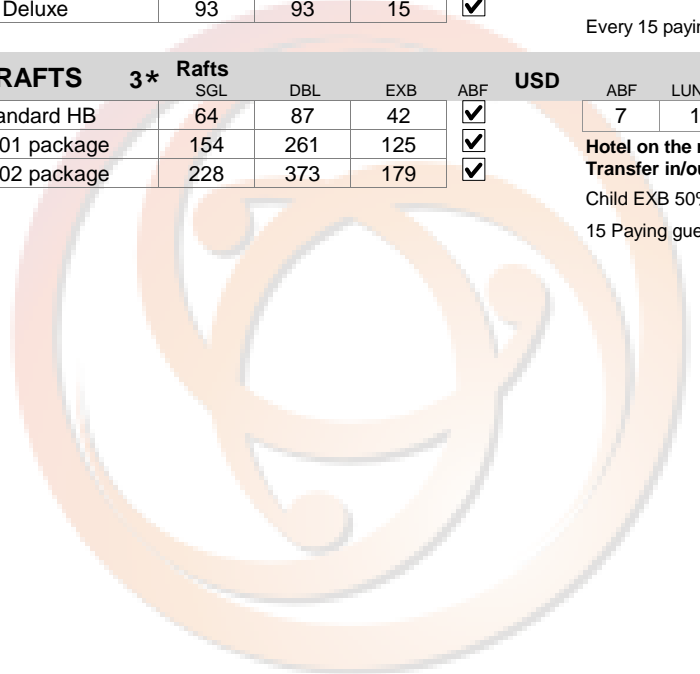

FLOAT HOUSE RIVER KWAI		4*	Rafts			ABF	USD	www.thefloathouseriverkwai.com					E
			SGL	DBL	EXB		ABF	LUNCH	DINNER	24 DEC	31 DEC		
01-11-12	31-10-13	Standard	165	200	95	☒							

EXB same adult/Sharing charge 46$/pax

RIVER KWAI RESOTEL		3.5*	Riverside			ABF	USD	www.riverkwaifloatel.com					E
			SGL	DBL	EXB		ABF	LUNCH	DINNER	24 DEC	31 DEC		
01-11-12	31-10-13	Standard	57	57	24	☒	7	11	14				
		Superior	68	68	24	☒							
		Deluxe	97	97	24	☒							

Resort in the jungle on the bank of River Kwai, bungalows, swimming pool

Child EXB same adult /Sharing FOC+ABF 100%

1 Free half twin for 15 paying guests.

HINTOK RIVER CAMP		3*	Riverside			ABF	USD	www.hintokcamp.com, www.serenatahote.com					Pr
			SGL	DBL	EXB		ABF	LUNCH	DINNER	24 DEC	31 DEC		
01-11-12	31-10-13	Standard HB	91	128	62	☒	11	13	20				
		Standard FB	98	142	69	☒							

32 elegant, spacious canvas tents, safari-style camp offering a new style of relaxation close to the nature.

Child EXB same adult / sharing FOC +ABF 50%

15 paying guest get one half twin complimentary room incl. breakfast

R.S. HOTEL		3*	Muang			ABF	USD					
			SGL	DBL	EXB		ABF	LUNCH	DINNER	24 DEC	31 DEC	
01-04-12	25-12-12	Standard	37	37	15	☒		7	9		14	
		Deluxe	93	93	15	☒						

Every 15 paying guest get one twin room.

RIVER KWAI JUNGLE RAFTS		3*	Rafts			ABF	USD						E
			SGL	DBL	EXB		ABF	LUNCH	DINNER	24 DEC	31 DEC		
01-11-12	31-10-13	Standard HB	64	87	42	☒	7	11	14				
		JR101 package	154	261	125	☒							
		JR102 package	228	373	179	☒							

Hotel on the rafts on Kwai River right in the jungle. Transfer in/out by boat only.

Child EXB 50%

15 Paying guests - guide free