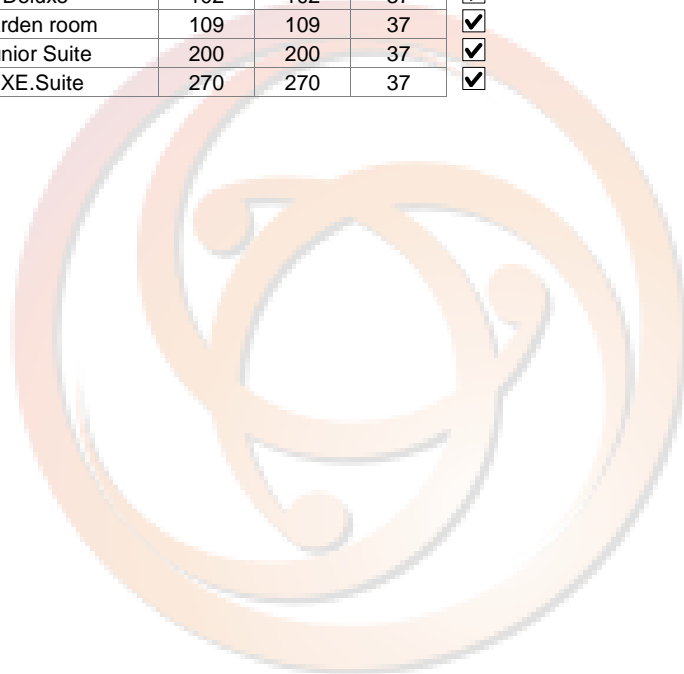

Pattaya		East of Thailand				USD		Thailand			
AVALON BEACH RESORT		4*	Jomtien			USD	www.avalonbeachresort.com				
			SGL	DBL	EXB	ABF	ABF	LUNCH	DINNER	24 DEC	31 DEC
01-10-12	30-12-12	Superior	105	105	37	☒	11	18	18		123
		Deluxe	119	119	37	☒					
		Garden room	126	126	37	☒					
		Junior Suite	217	217	37	☒					
		EXE.Suite	287	287	37	☒					
31-12-12	01-01-13	Superior	123	123	37	☒					
		Deluxe	137	137	37	☒					
		Garden room	144	144	37	☒					
		Junior Suite	235	235	37	☒					
		EXE.Suite	305	305	37	☒					
01-04-13	12-04-13	Superior	88	88	37	☒					
		Deluxe	102	102	37	☒					
		Garden room	109	109	37	☒					
		Junior Suite	200	200	37	☒					
13-04-13	15-04-13	Superior	105	105	37	☒					
		Deluxe	119	119	37	☒					
		Garden room	126	126	37	☒					
		Junior Suite	217	217	37	☒					
		EXE.Suite	287	287	37	☒					
16-04-13	30-09-13	Superior	88	88	37	☒					
		Deluxe	102	102	37	☒					
		Garden room	109	109	37	☒					
		Junior Suite	200	200	37	☒					
		EXE.Suite	270	270	37	☒					

79 rooms with 4 Floors, Bulild on 2006 and Last Renovated on 2009, Beachside Swimming Pool, Just a minute to Jomtien Beach, free transfer from mainroad to hotel by golf car.
Child EXB same adult/ Sharing FOC+ABF50 %
1 Free half twin for 15 paying guests