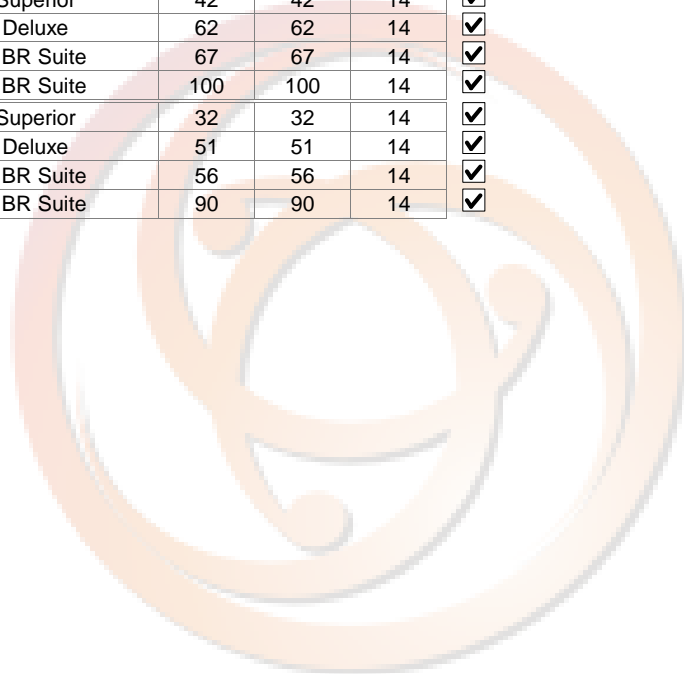

EMANJA TRAVEL / Confidential Hotel Rates for Agents

Pattaya		East of Thailand				USD		Thailand			
MONAA'S PLACE		3* Central Pattaya			USD		http://monaa-place.com				
		SGL	DBL	EXB	ABF	ABF	LUNCH	DINNER	24 DEC	31 DEC	
18-08-12	19-12-12	Superior	32	32	14	✓		5	5		
		Deluxe	51	51	14	✓					
		1 BR Suite	56	56	14	✓					
		2 BR Suite	90	90	14	✓					
20-12-12	10-01-13	Superior	42	42	14	✓					
		Deluxe	62	62	14	✓					
		1 BR Suite	67	67	14	✓					
		2 BR Suite	100	100	14	✓					
11-01-13	22-01-13	Superior	32	32	14	✓					
		Deluxe	51	51	14	✓					
		1 BR Suite	56	56	14	✓					
		2 BR Suite	90	90	14	✓					
23-01-13	31-01-13	Superior	42	42	14	✓					
		Deluxe	62	62	14	✓					
		1 BR Suite	67	67	14	✓					
		2 BR Suite	100	100	14	✓					
01-02-13	12-04-13	Superior	32	32	14	✓					
		Deluxe	51	51	14	✓					
		1 BR Suite	56	56	14	✓					
		2 BR Suite	90	90	14	✓					
13-04-13	16-04-13	Superior	42	42	14	✓					
		Deluxe	62	62	14	✓					
		1 BR Suite	67	67	14	✓					
		2 BR Suite	100	100	14	✓					
17-04-13	31-10-13	Superior	32	32	14	✓					
		Deluxe	51	51	14	✓					
		1 BR Suite	56	56	14	✓					
		2 BR Suite	90	90	14	✓