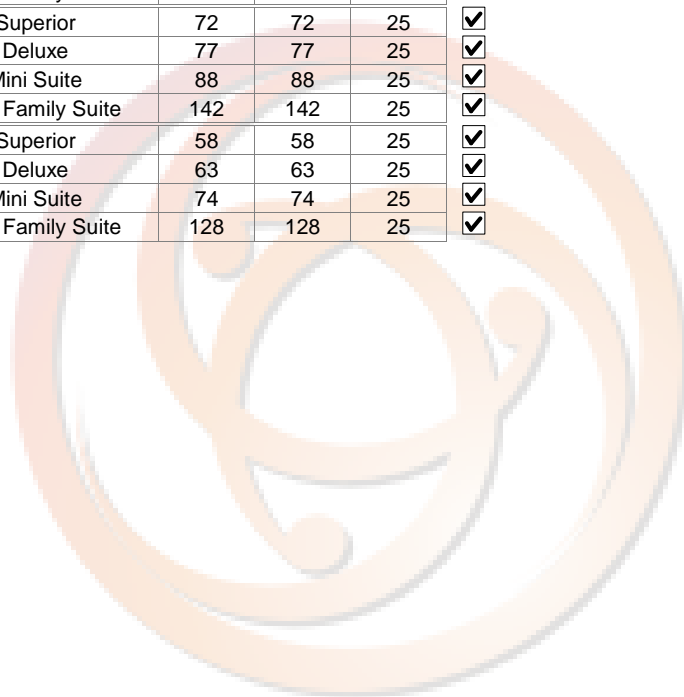

Pattaya		East of Thailand				USD	Thailand
AIYARA PALACE HOTEL		3*	Naklua			USD	http://www.aiyarapalace.com
			SGL	DBL	EXB	ABF	ABF LUNCH DINNER 24 DEC 31 DEC E
01-11-13	24-12-13	Superior	58	58	25	✓	7 11 13 158
		Deluxe	63	63	25	✓	
		Mini Suite	74	74	25	✓	
		2 BR Family Suite	128	128	25	✓	
25-12-13	15-01-14	Superior	79	79	25	✓	
		Deluxe	84	84	25	✓	
		Mini Suite	95	95	25	✓	
		2 BR Family Suite	149	149	25	✓	
16-01-14	30-01-14	Superior	58	58	25	✓	
		Deluxe	63	63	25	✓	
		Mini Suite	74	74	25	✓	
		2 BR Family Suite	128	128	25	✓	
31-01-14	06-02-14	Superior	79	79	25	✓	
		Deluxe	84	84	25	✓	
		Mini Suite	95	95	25	✓	
		2 BR Family Suite	149	149	25	✓	
07-02-14	11-04-14	Superior	58	58	25	✓	
		Deluxe	63	63	25	✓	
		Mini Suite	74	74	25	✓	
		2 BR Family Suite	128	128	25	✓	
12-04-14	15-04-14	Superior	72	72	25	✓	
		Deluxe	77	77	25	✓	
		Mini Suite	88	88	25	✓	
		2 BR Family Suite	142	142	25	✓	
16-04-14	31-10-14	Superior	58	58	25	✓	
		Deluxe	63	63	25	✓	
		Mini Suite	74	74	25	✓	
		2 BR Family Suite	128	128	25	✓	

123 rooms, located in north Pattaya on Naklua Rd. 10 min walk to the beach. Easy access to Pattaya center.
Child EXB same adult / Sharing ABF 50 %
1 Free half twin for 16 paying guests.
-charge for joiner 400B/person