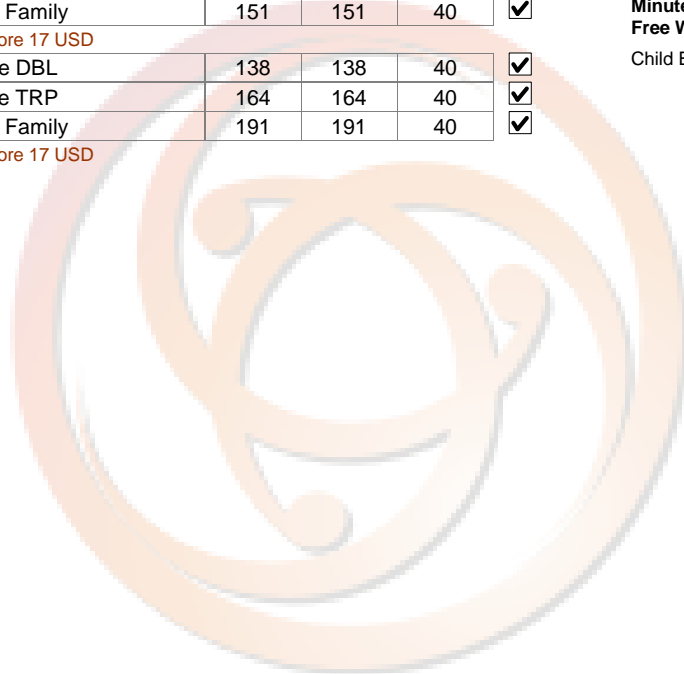

EMANJA TRAVEL / Confidential Hotel Rates for Agents in USD

Koh Samet		East of Thailand				USD	Thailand
		Deluxe Hill	161	167	31	✓	beach in the northern part of Samet Island. Swimming pool Free Wi-Fi Child EXB same adult / Sharing ABF 50 %
		Deluxe Cottage	161	167	31	✓	
		Deluxe Room	167	174	31	✓	
20-12-15	10-01-16	Garden Cottage	189	195	31	✓	
		Deluxe Cottage	202	208	31	✓	
		Beach Front Cottage	202	208	31	✓	
		Deluxe Hill	202	208	31	✓	
		Deluxe Hill	208	214	31	✓	
11-01-16	30-04-16	Garden Cottage	149	155	34	✓	
		Beach Front Cottage	161	167	34	✓	
		Deluxe Hill	161	167	34	✓	
		Deluxe Cottage	161	167	34	✓	
		Deluxe Room	167	174	34	✓	
01-05-16	31-10-16	Garden Cottage	117	124	31	✓	
		Beach Front Cottage	130	136	31	✓	
		Deluxe Hill	130	136	31	✓	
		Deluxe Cottage	130	136	31	✓	
		Deluxe Room	136	142	31	✓	

SAMED PAVILION RESORT		3* Ao Pai				USD	www.samedpavilionresort.com					E
			SGL	DBL	EXB	ABF	ABF	LUNCH	DINNER	24 DEC	31 DEC	
01-10-15	22-12-15	Deluxe DBL	98	98	40	✓	26				96	
		Deluxe TRP	124	124	40	✓						
		Deluxe Family	151	151	40	✓						
Weekend rate charge more 17 USD												
23-12-15	10-01-16	Deluxe DBL	138	138	40	✓						
		Deluxe TRP	164	164	40	✓						
		Deluxe Family	191	191	40	✓						
Weekend rate charge more 17 USD												

82 Rooms. Just 40 Metres From Ao Phai Beach. 15-Minute Drive From Na-dan Pier. Free WIFI, Swimming Pool.

Child EXB same adult/ sharing FOC+ABF50%