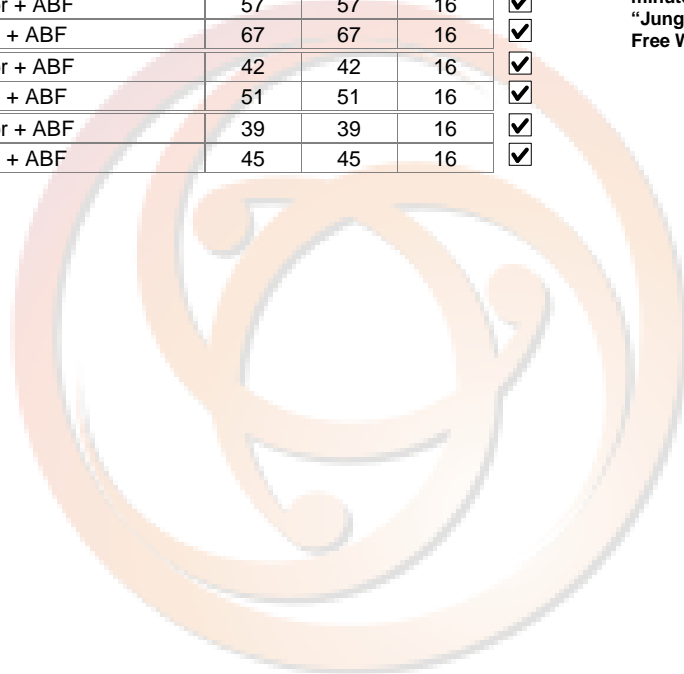

EMANJA TRAVEL / Confidential Hotel Rates for Agents in USD

Phuket South of Thailand USD Thailand

01-05-16	31-10-16	Deluxe	58	58	31	✓
		Deluxe Pool View	64	64	31	✓
		Deluxe Pool Access	80	80	31	✓

VIRIDIAN RESORT PHUKET 3* Patong

		SGL	DBL	EXB	ABF	
01-11-15	15-12-15	Superior	80	80	34	✓
		Deluxe	86	86	34	✓
		Oasis Deluxe	96	96	34	✓
16-12-15	15-01-16	Superior	99	99	49	✓
		Deluxe	111	111	49	✓
		Oasis Deluxe	124	124	49	✓
<i>Minimun stay 4 N. on 25 Dec'14-15 Jan'16 , No c/o on 30, 31 Dec'15</i>						
16-01-16	31-03-16	Superior	86	86	34	✓
		Deluxe	92	92	34	✓
		Oasis Deluxe	102	102	34	✓
01-04-16	31-10-16	Superior	49	49	28	✓
		Deluxe	55	55	28	✓
		Oasis Deluxe	61	61	28	✓

USD www.viridianphuket.com				
ABF	LUNCH	DINNER	24 DEC	31 DEC
10	15	27		89

78 rooms. located within a 2-minute walk to Jungceylon Shopping Mall. a 5-minute walk to Patong Beach and the colourful nightlife of Bangla Road. Free Wi-Fi.
Child EXB same adult / Sharing FOC+50%ABF

PIMRADA HOTEL 2.5* Patong

		SGL	DBL	EXB	ABF	
01-11-15	22-12-15	Superior + ABF	39	39	16	✓
		Deluxe + ABF	45	45	16	✓
23-12-15	10-01-16	Superior + ABF	57	57	16	✓
		Deluxe + ABF	67	67	16	✓
11-01-16	29-02-16	Superior + ABF	42	42	16	✓
		Deluxe + ABF	51	51	16	✓
01-03-16	20-04-16	Superior + ABF	39	39	16	✓
		Deluxe + ABF	45	45	16	✓

USD www.pimradahotel.com				
ABF	LUNCH	DINNER	24 DEC	31 DEC
5				

32 rooms. situated in the heart of Patong beach, 10 minutes' walk to the biggest shopping store "Jungceylon" and dining/nightlife area Bangla road. Free Wi-Fi