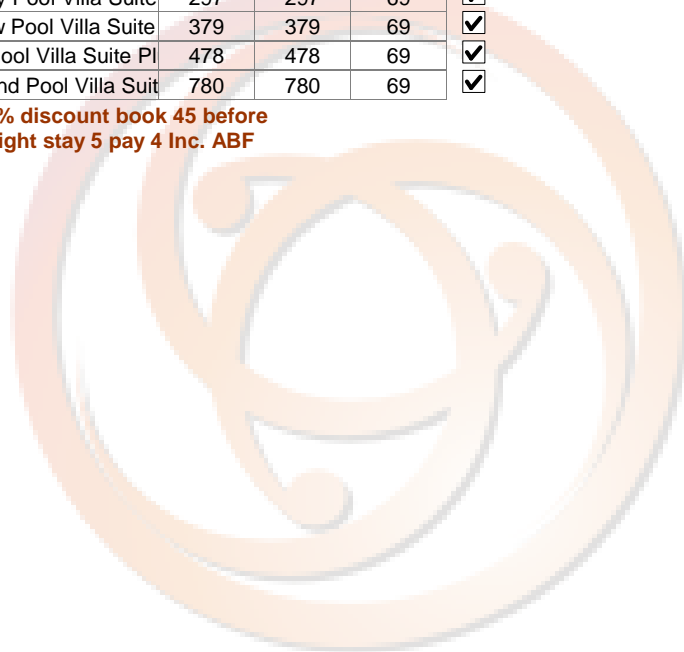

EMANJA TRAVEL / LOW SEASON 2014 - HOTEL PROMOTIONS

Koh Phangan		Gulf of Siam				USD					Thailand
SANTHIYA KOH PHANGAN RE 5*		Koh Phangan				USD					www.santhiya.com
		SGL	DBL	EXB	ABF	ABF	LUNCH	DINNER	24 DEC	31 DEC	
01-04-15	14-07-15	Deluxe	182	182	69	22	22	25		230	99 rooms located on the island paradise of Phangan. pool, gym and free Wi-Fi. 160 metres from the popular Thong Nai Pan Noi Beach. 40-minute speed boat ride from Koh Samui. Child EXB FOC+ABF50%
		Supreme Deluxe	199	199	69						
		Supreme Deluxe Pool Access	232	232	69						
		Hideaway Pool Villa Suite	297	297	69						
		Sea View Pool Villa Suite	379	379	69						
		Sea View Pool Villa Suite Plus	478	478	69						
		Royal Grand Pool Villa Suite	780	780	69						
		Early 10% discount book 45 before bonus night stay 3 pay 2 Inc. ABF									
15-07-15	31-08-15	Deluxe	215	215	69						
		Supreme Deluxe	248	248	69						
		Supreme Deluxe Pool Access	281	281	69						
		Hideaway Pool Villa Suite	353	353	69						
		Sea View Pool Villa Suite	452	452	69						
		Sea View Pool Villa Suite Plus	550	550	69						
		Royal Grand Pool Villa Suite	845	845	69						
		Early 10% discount book 45 before bonus night stay 4 pay 3 Inc. ABF									
01-09-15	31-10-15	Deluxe	182	182	69						
		Supreme Deluxe	199	199	69						
		Supreme Deluxe Pool Access	232	232	69						
		Hideaway Pool Villa Suite	297	297	69						
		Sea View Pool Villa Suite	379	379	69						
		Sea View Pool Villa Suite Plus	478	478	69						
		Royal Grand Pool Villa Suite	780	780	69						
		Early 10% discount book 45 before bonus night stay 5 pay 4 Inc. ABF