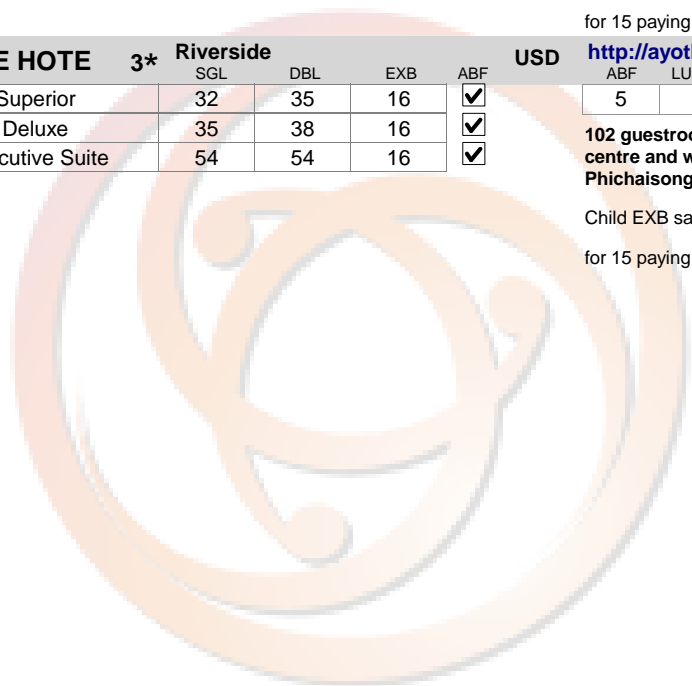

Ayutthaya		Central Thailand				USD	Thailand				
<b>KRUNG SRI RIVER HOTEL</b>		<b>4*</b>	<b>Riverside</b>			<b>USD</b>	<b><a href="http://www.krungsririver.com">www.krungsririver.com</a></b>				
			SGL	DBL	EXB	ABF	ABF	LUNCH	DINNER	24 DEC	31 DEC
01-01-15	31-12-15	Standard	56	59	25	<input checked="" type="checkbox"/>	10	10	20		
<p><b>204 rooms, located in Ayutthaya .views of the river or city the old capital of Bangkok. Swimming pool. Free WIFI.</b></p> <p>Child EXB same adult /Sharing FOC +ABF 70%</p> <p>1 Free Half Twin Room (BB) evrey 15 Paying Guest</p>											
<b>PLUDHAYA RESORT &amp; SPA</b>		<b>4*</b>	<b>Ayutthaya</b>			<b>USD</b>	<b><a href="http://www.pludhaya.com">www.pludhaya.com</a></b>				
			SGL	DBL	EXB	ABF	ABF	LUNCH	DINNER	24 DEC	31 DEC
01-05-15	31-10-15	Lagoon Villa	76	76	28	<input checked="" type="checkbox"/>	6	6	12		
		Garden Villa	81	81	28	<input checked="" type="checkbox"/>					
		Canal Villa	93	93	28	<input checked="" type="checkbox"/>					
		Canal Suite	118	118	28	<input checked="" type="checkbox"/>					
<p><b>9 villas.Thai-style boutique resort offering rooms with free Wi-Fi.an outdoor pool</b></p> <p>Child EXB same adult/ Sharing FOC+ABF70%</p>											
<b>WORABURI AYOTHAYA CONV</b>		<b>4*</b>	<b>Riverside</b>			<b>USD</b>	<b><a href="http://www.woraburi.com">www.woraburi.com</a></b>				
			SGL	DBL	EXB	ABF	ABF	LUNCH	DINNER	24 DEC	31 DEC
17-03-14	31-10-15	Superior	43	46	19	<input checked="" type="checkbox"/>	5	5	10	66	82
		Deluxe	53	59	19	<input checked="" type="checkbox"/>					
		Junlor Suite	86	92	19	<input checked="" type="checkbox"/>					
		Woraburi Suite	184	204	19	<input checked="" type="checkbox"/>					
<p><b>172 rooms, located in city centre, just a short walk from the renowned Ayutthaya Historical Park. Wired internet is available in public areas and costs THB 100 per hour.</b></p> <p>Child EXB same adult / Sharing FOC +ABF 50%</p> <p>for 15 paying guests 1 half twin Superior room FOC (RO)</p>											
<b>AYOTHAYA RIVERSIDE HOTE</b>		<b>3*</b>	<b>Riverside</b>			<b>USD</b>	<b><a href="http://ayothayariversidehotel.com">http://ayothayariversidehotel.com</a></b>				
			SGL	DBL	EXB	ABF	ABF	LUNCH	DINNER	24 DEC	31 DEC
17-03-14	31-10-15	Superior	32	35	16	<input checked="" type="checkbox"/>	5	5	9		
		Deluxe	35	38	16	<input checked="" type="checkbox"/>					
		Executive Suite	54	54	16	<input checked="" type="checkbox"/>					
<p><b>102 guestrooms, a few minutes drive to the city centre and within walking distance of Wat Phichaisongkram, overlooking the Pasak River.</b></p> <p>Child EXB same adult / Sharing ABF 50%</p> <p>for 15 paying guests 1 half twin FOC (RO)</p>											