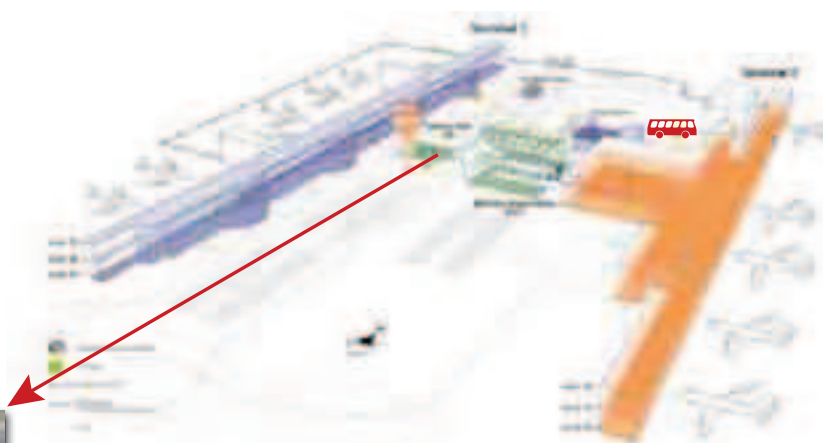

FIT TRANSFERS-AIRPORT SHUTTLE BUSES

MUC Munich Airport

	To/from	to/from		Approx. transfer-time in hours
		Saturday	Sun-Fri	
AT	Gastein Valley	52	-	4
	Innsbruck & Igls	34	49	3
	Ischgl	89	89	4
	Kaprun	50	-	3,25
	Kitzbühel	37	-	3
	Lech & Zürs	89	89	4,5
	Mayrhofen/Ziller Valley	53	82	3
	Neustift & Fulpmes	55	65	3,5
	Obergurgl	89	89	4
	Saalbach-Hinterglemm	52	-	3,75
	Seefeld	34	49	2
	Sölden	89	89	4
	St. Anton	89	89	4
Zell am See	50	-	3,25	
IT	Ortisei/Val Gardena	49	-	5
	Selva/Val Gardena	55	-	5
GER	Garmisch	34	49	2

ZRH Zurich Airport

	To/from	Daily		Approx. transfer-time in hours
		one way	round trip	
AT	Zürs	45	80	3
	Lech/St.Anton	45	80	3,25

GVA Geneva Airport

	To/from	Daily		Approx. transfer-time in hours
		one way	round trip	
FR	Morzine	42	70	2
	Avoriaz	42	70	2,5
	Chamonix	39	65	2
	Val d'Isere/Tignes	71	121	3,5
	Les Arcs	88	148	3,5
	La Plagne	88	148	3,5
	Brides les Bains	88	148	4
	Meribel	88	148	4

SZG Salzburg Airport

	To/from	Saturday		Approx. transfer-time in hours
		one way	round trip	
AT	Zell am See/Kaprun	31	49	
	Saalbach-Hinterglemm	31	49	

VCE Venice Airport

	To/from	Saturday/Sunday		Approx. transfer-time in hours
		one way	round trip	
IT	Cortina d'Ampezzo	25	50	3

MUNICH AIRPORT

MUC

Munich Airport

After passing through customs clients will be collected in the arrival hall where our representative will be holding a TUI Incoming alps & cities sign.

In the unlikely event that our representative is not standing there, passengers are requested to proceed towards Terminal 1 to the Central Area „Z“, and to go to our TUI Transfer Information Desk at level 3 (this is in the rental car area).