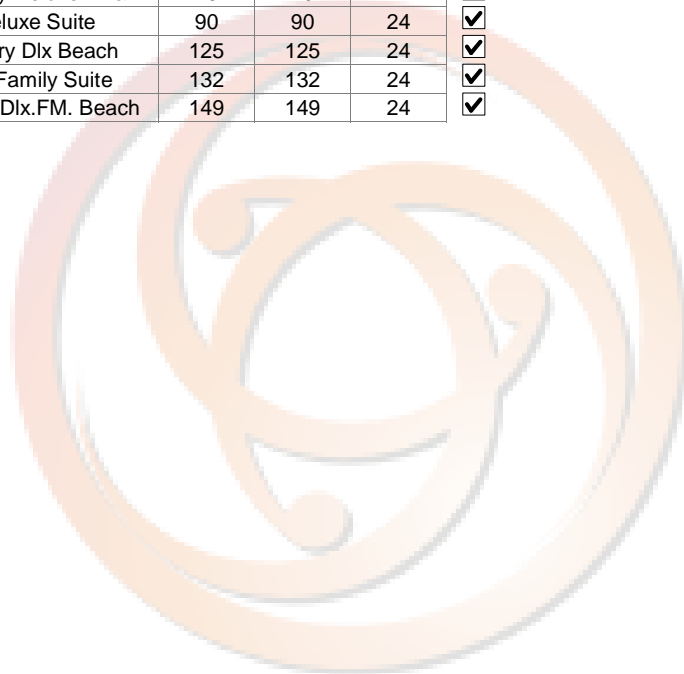

Phi Phi		South of Thailand				USD	Thailand				
PHI PHI VILLA RESORT		3*	Phi Phi			USD	www.phiphivillaresort.com				
		SGL	DBL	EXB	ABF	ABF	LUNCH	DINNER	24 DEC	31 DEC	
01-11-13	20-12-13	Deluxe (Run&House)	100	100	24	✓		9	11	63	63
		Luxury Deluxe Villa	111	111	24	✓					
		Deluxe Suite	121	121	24	✓					
		Luxury Dlx Beach	160	160	24	✓					
		Dlx Family Suite	170	170	24	✓					
		Luxury Dlx.FM. Beach	191	191	24	✓					
		Luxury Dlx.FM. Beach	191	191	24	✓					
21-12-13	10-01-14	Deluxe (Run&House)	111	111	24	✓					
		Luxury Deluxe Villa	125	125	24	✓					
		Deluxe Suite	135	135	24	✓					
		Luxury Dlx Beach	177	177	24	✓					
		Dlx Family Suite	188	188	24	✓					
		Luxury Dlx.FM. Beach	205	205	24	✓					
11-01-14	30-04-14	Deluxe (Run&House)	100	100	24	✓					
		Luxury Deluxe Villa	111	111	24	✓					
		Deluxe Suite	121	121	24	✓					
		Luxury Dlx Beach	160	160	24	✓					
		Dlx Family Suite	170	170	24	✓					
		Luxury Dlx.FM. Beach	191	191	24	✓					
01-05-14	31-10-14	Deluxe (Run&House)	69	69	24	✓					
		Luxury Deluxe Villa	79	79	24	✓					
		Deluxe Suite	90	90	24	✓					
		Luxury Dlx Beach	125	125	24	✓					
		Dlx Family Suite	132	132	24	✓					
		Luxury Dlx.FM. Beach	149	149	24	✓					

62 Rooms. Style Villa. On The Beach .15-minute walk from the pier.Swimming And Fitness.

Child EXB same adult / sharing FOC+ABF50%