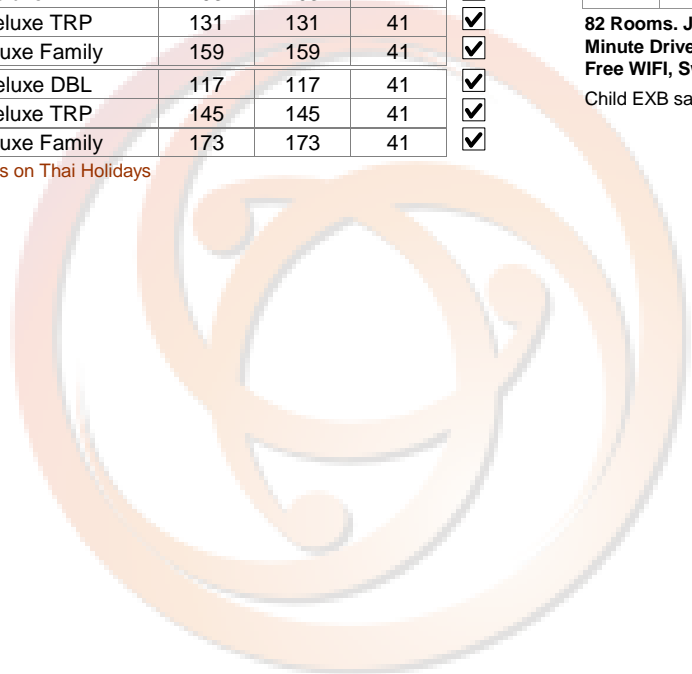

Koh Samet **East of Thailand** **USD** **Thailand**

MALIBU GARDEN RESORT		3*	Vong Deuan			USD	www.malibu-samet.com/malibu.htm				
			SGL	DBL	EXB	ABF	ABF	LUNCH	DINNER	24 DEC	31 DEC
01-11-14	31-05-15	Standard "A" Air/TV	61	61	14	✓	5	6	11		27
		Standard "B" Air/TV	68	68	14	✓	on Vongduen Beach . Frre WIFI				
		Superior	74	74	14	✓	Child EXB same adult / Sharing FOC ABF 50%				
		Standard Triple	84	84	14	✓					
		Deluxe	86	86	14	✓					
		VIP	97	97	14	✓					
		Deluxe Tripple	100	100	14	✓					
		Family Room	112	112	14	✓					
		Mini Suite	196	196	14	✓					
01-06-15	31-10-15	Standard "A" Air/TV	48	48	14	✓					
		Standard "B" Air/TV	51	51	14	✓					
		Superior	58	58	14	✓					
		Standard Triple	69	69	14	✓					
		Deluxe	69	69	14	✓					
		VIP	77	77	14	✓					
		Deluxe Tripple	81	81	14	✓					
		Family Room	92	92	14	✓					
		Mini Suite	173	173	14	✓					

SAMED PAVILION RESORT		3*	Ao Pai			USD	www.samedpavilionresort.com					E
			SGL	DBL	EXB	ABF	ABF	LUNCH	DINNER	24 DEC	31 DEC	
01-10-14	22-12-14	Deluxe DBL	103	103	41	✓	27				99	
		Deluxe TRP	131	131	41	✓	82 Rooms. Just 40 Metres From Ao Phai Beach. 15-Minute Drive From Na-dan Pier. Free WIFI, Swimming Pool.					
		Deluxe Family	159	159	41	✓	Child EXB same adult/ sharing FOC+ABF50%					
23-12-14	10-01-15	Deluxe DBL	117	117	41	✓						
		Deluxe TRP	145	145	41	✓						
		Deluxe Family	173	173	41	✓						

Same rates on Thai Holidays