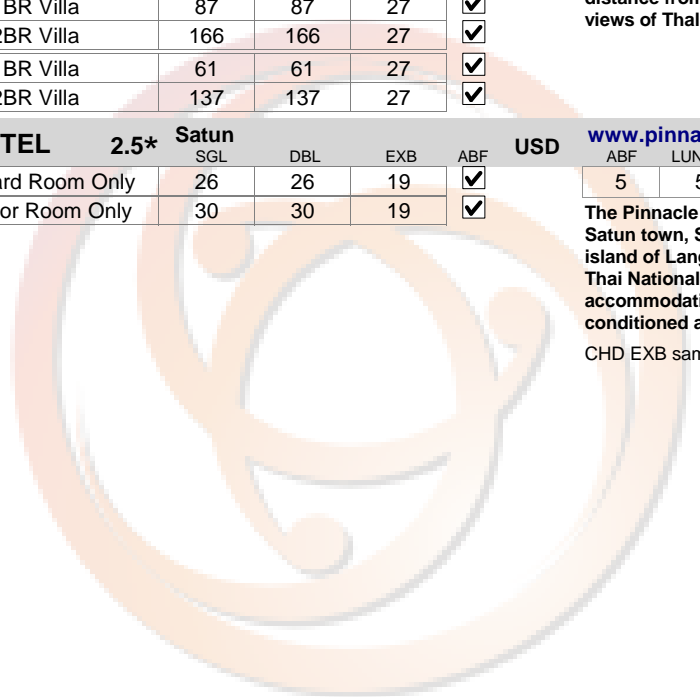

Other Cities **South of Thailand** **USD** **Thailand**

		Supreme DLX Jacuzzi	158	158	60	✓
		Private Pool Villa	204	204	60	✓
15-07-15	30-09-15	Deluxe	132	132	60	✓
		Supreme Deluxe	155	155	60	✓
		Supreme DLX Jacuzzi	197	197	60	✓
		Private Pool Villa	286	286	60	✓
01-10-15	31-10-15	Deluxe	105	105	60	✓
		Supreme Deluxe	122	122	60	✓
		Supreme DLX Jacuzzi	158	158	60	✓
		Private Pool Villa	204	204	60	✓

K PARK GRAND HOTEL **3*** **Suratthani** **USD** www.kparkgrand.com **E**

ABF	LUNCH	DINNER	24 DEC	31 DEC
5	10	12		

175 rooms. 2 km from the Surat Thani's city centre, and a 5-minute drive from the bus station. free Wi-F. Fitness, Swimming Pool.
Sharing FOC + ABF 50%

SAILOM RESORT **3*** **Bangsaphan** **USD**

ABF	LUNCH	DINNER	24 DEC	31 DEC

15 room. located in Bangsaphan's Noi District.a short distance from the Burmese border.The resort offers views of Thalu Island, an outdoor pool

PINNACLE SATUN HOTEL **2.5*** **Satun** **USD** www.pinnaclehotels.com **E**

ABF	LUNCH	DINNER	24 DEC	31 DEC
5	5	7		

The Pinnacle Satun Wangmai Hotel is located in Satun town, South of Thailand, The gateway to the island of Langawi , Malaysia , Tarutao Island , and the Thai National Marine Park . The hotel is a first class accommodation at budget prices with 108 air-conditioned and non air-conditioned rooms
CHD EXB same adult /Sharing FOC