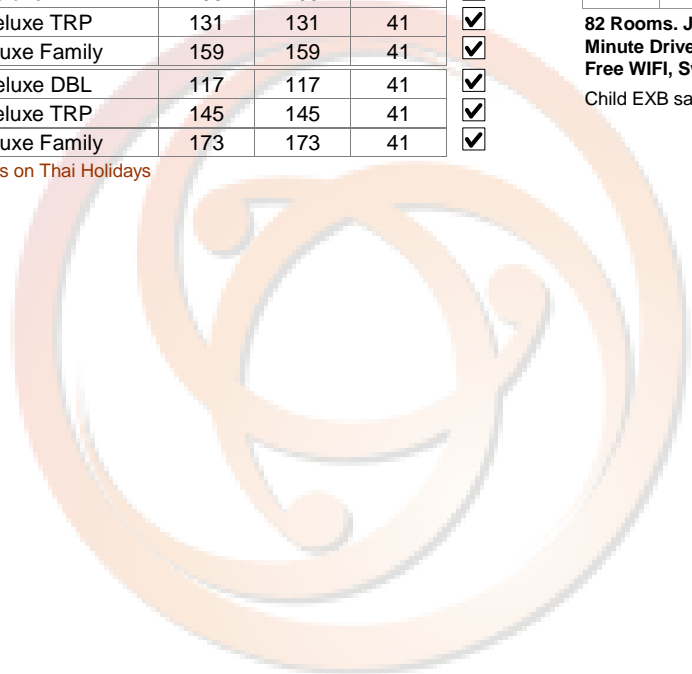

Koh Samet **East of Thailand** **USD** **Thailand**

MALIBU GARDEN RESORT		3*	Vong Deuan			USD	www.malibu-samet.com/malibu.htm				
			SGL	DBL	EXB	ABF	ABF	LUNCH	DINNER	24 DEC	31 DEC
01-11-14	31-05-15	Standard "A" Air/TV	61	61	14	✓	5	6	11		27
		Standard "B" Air/TV	68	68	14	✓	on Vongduen Beach . Frre WIFI				
		Superior	74	74	14	✓	Child EXB same adult / Sharing FOC ABF 50%				
		Standard Triple	84	84	14	✓					
		Deluxe	86	86	14	✓					
		VIP	97	97	14	✓					
		Deluxe Tripple	100	100	14	✓					
		Family Room	112	112	14	✓					
		Mini Suite	196	196	14	✓					
01-06-15	31-10-15	Standard "A" Air/TV	48	48	14	✓					
		Standard "B" Air/TV	51	51	14	✓					
		Superior	58	58	14	✓					
		Standard Triple	69	69	14	✓					
		Deluxe	69	69	14	✓					
		VIP	77	77	14	✓					
		Deluxe Tripple	81	81	14	✓					
		Family Room	92	92	14	✓					
		Mini Suite	173	173	14	✓					

SAMED PAVILION RESORT		3*	Ao Pai			USD	www.samedpavilionresort.com				
			SGL	DBL	EXB	ABF	ABF	LUNCH	DINNER	24 DEC	31 DEC
01-10-14	22-12-14	Deluxe DBL	103	103	41	✓	27				99
		Deluxe TRP	131	131	41	✓	82 Rooms. Just 40 Metres From Ao Phai Beach. 15-Minute Drive From Na-dan Pier. Free WIFI, Swimming Pool.				
		Deluxe Family	159	159	41	✓	Child EXB same adult/ sharing FOC+ABF50%				
23-12-14	10-01-15	Deluxe DBL	117	117	41	✓					
		Deluxe TRP	145	145	41	✓					
		Deluxe Family	173	173	41	✓					

Same rates on Thai Holidays