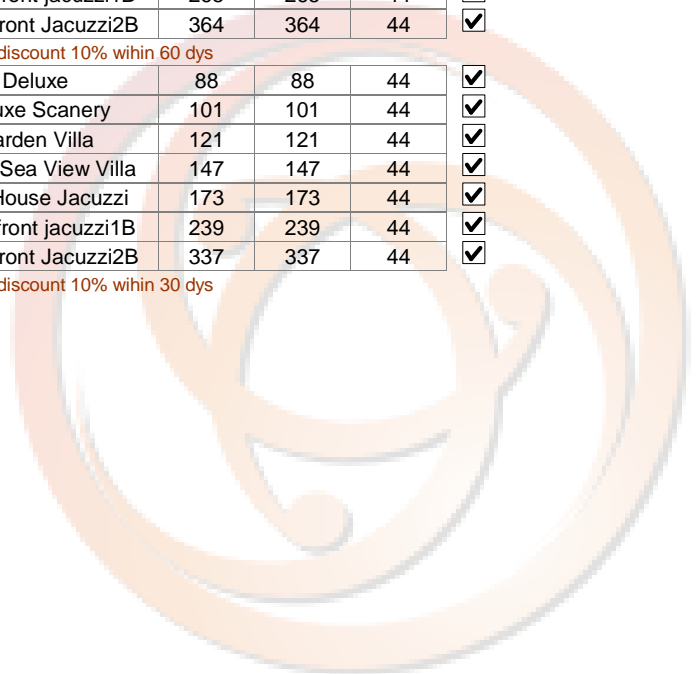

Phang Nga **South of Thailand** **USD** **Thailand**

RANYATAVI RESORT PHANG 3.5* **Natai Beach** **USD** www.ranyatavi.com

		SGL	DBL	EXB	ABF	ABF	LUNCH	DINNER	24 DEC	31 DEC

01-11-14	20-12-14	Deluxe	114	114	44	✓	13	22	25	
		Deluxe Scanery	127	127	44	✓				
		Garden Villa	147	147	44	✓				
		Grand Sea View Villa	173	173	44	✓				
		Thai House Jacuzzi	200	200	44	✓				
		Beachfront jacuzzi1B	265	265	44	✓				
		Beachfront Jacuzzi2B	364	364	44	✓				

Early bird discount 10% within 60 dys

21-12-14	15-01-15	Deluxe	147	147	44	✓				
		Deluxe Scanery	160	160	44	✓				
		Garden Villa	180	180	44	✓				
		Grand Sea View Villa	206	206	44	✓				
		Thai House Jacuzzi	232	232	44	✓				
		Beachfront jacuzzi1B	298	298	44	✓				
		Beachfront Jacuzzi2B	397	397	44	✓				

16-01-15	25-04-15	Deluxe	114	114	44	✓				
		Deluxe Scanery	127	127	44	✓				
		Garden Villa	147	147	44	✓				
		Grand Sea View Villa	173	173	44	✓				
		Thai House Jacuzzi	200	200	44	✓				
		Beachfront jacuzzi1B	265	265	44	✓				
		Beachfront Jacuzzi2B	364	364	44	✓				

Early bird discount 10% within 60 dys

26-04-15	31-10-15	Deluxe	88	88	44	✓				
		Deluxe Scanery	101	101	44	✓				
		Garden Villa	121	121	44	✓				
		Grand Sea View Villa	147	147	44	✓				
		Thai House Jacuzzi	173	173	44	✓				
		Beachfront jacuzzi1B	239	239	44	✓				
		Beachfront Jacuzzi2B	337	337	44	✓				

Early bird discount 10% within 30 dys

RANYATAVI is located at Pilai Beach, Kok Kloy, Phang Nga, 27 kms north of Phuket International Airport or 800 kms from Bangkok.