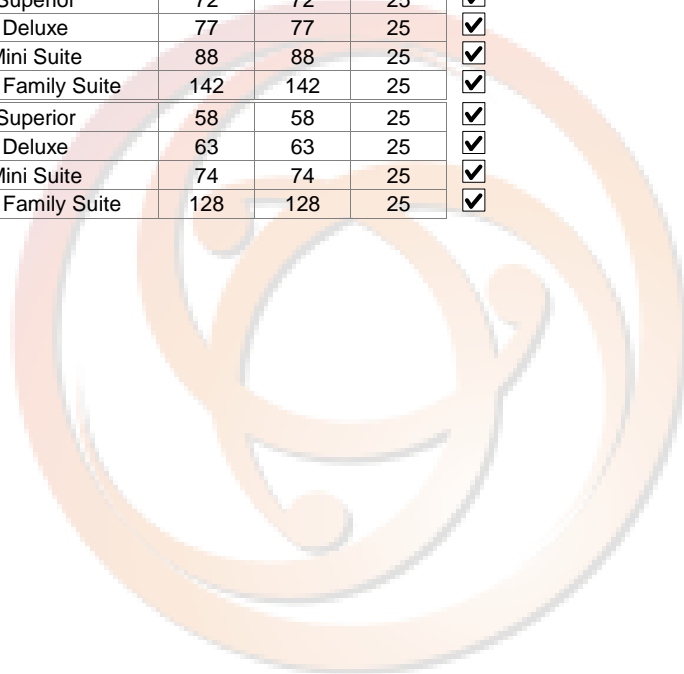

Pattaya		East of Thailand				USD					Thailand	
AIYARA PALACE HOTEL		3*	Naklua			USD	http://www.aiyarapalace.com					E
			SGL	DBL	EXB	ABF	ABF	LUNCH	DINNER	24 DEC	31 DEC	
01-11-13	24-12-13	Superior	58	58	25	✓	7	11	13		158	
		Deluxe	63	63	25	✓						
		Mini Suite	74	74	25	✓						
		2 BR Family Suite	128	128	25	✓						
25-12-13	15-01-14	Superior	79	79	25	✓						
		Deluxe	84	84	25	✓						
		Mini Suite	95	95	25	✓						
		2 BR Family Suite	149	149	25	✓						
16-01-14	30-01-14	Superior	58	58	25	✓						
		Deluxe	63	63	25	✓						
		Mini Suite	74	74	25	✓						
		2 BR Family Suite	128	128	25	✓						
31-01-14	06-02-14	Superior	79	79	25	✓						
		Deluxe	84	84	25	✓						
		Mini Suite	95	95	25	✓						
		2 BR Family Suite	149	149	25	✓						
07-02-14	11-04-14	Superior	58	58	25	✓						
		Deluxe	63	63	25	✓						
		Mini Suite	74	74	25	✓						
		2 BR Family Suite	128	128	25	✓						
12-04-14	15-04-14	Superior	72	72	25	✓						
		Deluxe	77	77	25	✓						
		Mini Suite	88	88	25	✓						
		2 BR Family Suite	142	142	25	✓						
16-04-14	31-10-14	Superior	58	58	25	✓						
		Deluxe	63	63	25	✓						
		Mini Suite	74	74	25	✓						
		2 BR Family Suite	128	128	25	✓						

123 rooms, located in north Pattaya on Naklua Rd. 10 min walk to the beach. Easy access to Pattaya center.
Child EXB same adult / Sharing ABF 50 %
1 Free half twin for 16 paying guests.
-charge for joiner 400B/person