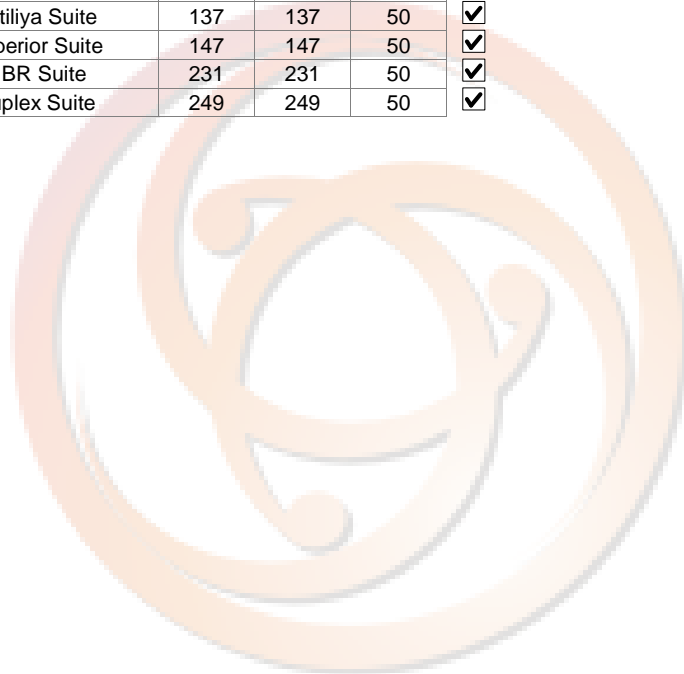

EMANJA TRAVEL / Confidential Hotel Rates for Agents

Chiangrai		North Thailand				USD					Thailand	
KATILIYA MOUNTAIN RESORT 4*		Mae Chan				USD	www.katiliya.com					E
		SGL	DBL	EXB	ABF		ABF	LUNCH	DINNER	24 DEC	31 DEC	
01-11-12	22-12-12	Original Thai Suite	154	154	50	✓	14	25	35	53	98	
		Moutain Suite	154	154	50	✓	EXB same adult /Sharing FOC + ABF 50%					
		Katiliya Suite	175	175	50	✓						
		Superior Suite	186	186	50	✓						
		1 BR Suite	270	270	50	✓						
		Duplex Suite	287	287	50	✓						
23-12-12	05-01-13	Original Thai Suite	193	193	50	✓						
		Superior Suite	193	193	50	✓						
		Katiliya Suite	214	214	50	✓						
		Superior Suite	224	224	50	✓						
		1 BR Suite	305	305	50	✓						
		Duplex Suite	322	322	50	✓						
Minimum stay 2 nights												
06-01-13	31-03-13	Moutain Suite	154	154	50	✓						
		Original Thai Suite	154	154	50	✓						
		Katiliya Suite	175	175	50	✓						
		Superior Suite	186	186	50	✓						
		1 BR Suite	270	270	50	✓						
		Duplex Suite	287	287	50	✓						
01-04-13	31-10-13	Superior Suite	119	119	50	✓						
		Original Thai Suite	119	119	50	✓						
		Katiliya Suite	137	137	50	✓						
		Superior Suite	147	147	50	✓						
		1 BR Suite	231	231	50	✓						
		Duplex Suite	249	249	50	✓