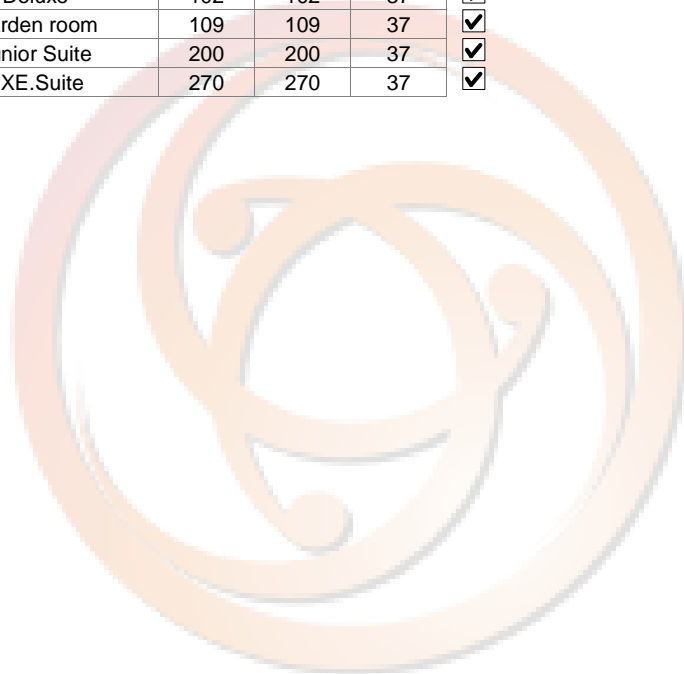

Pattaya		East of Thailand				USD					Thailand
AVALON BEACH RESORT		4*	Jomtien			USD	www.avalonbeachresort.com				C
			SGL	DBL	EXB	ABF	ABF	LUNCH	DINNER	24 DEC	31 DEC
01-10-12	30-12-12	Superior	105	105	37	✓	11	18	18		123
		Deluxe	119	119	37	✓					
		Garden room	126	126	37	✓					
		Junior Suite	217	217	37	✓					
		EXE.Suite	287	287	37	✓					
31-12-12	01-01-13	Superior	123	123	37	✓					
		Deluxe	137	137	37	✓					
		Garden room	144	144	37	✓					
		Junior Suite	235	235	37	✓					
		EXE.Suite	305	305	37	✓					
01-04-13	12-04-13	Superior	88	88	37	✓					
		Deluxe	102	102	37	✓					
		Garden room	109	109	37	✓					
		Junior Suite	200	200	37	✓					
13-04-13	15-04-13	Superior	105	105	37	✓					
		Deluxe	119	119	37	✓					
		Garden room	126	126	37	✓					
		Junior Suite	217	217	37	✓					
		EXE.Suite	287	287	37	✓					
16-04-13	30-09-13	Superior	88	88	37	✓					
		Deluxe	102	102	37	✓					
		Garden room	109	109	37	✓					
		Junior Suite	200	200	37	✓					
		EXE.Suite	270	270	37	✓					

79 rooms with 4 Floors, Bulild on 2006 and Last Renovated on 2009, Beachside Swimming Pool, Just a minute to Jomtien Beach, free transfer from mainroad to hotel by golf car.
Child EXB same adult/ Sharing FOC+ABF50 %
1 Free half twin for 15 paying guests