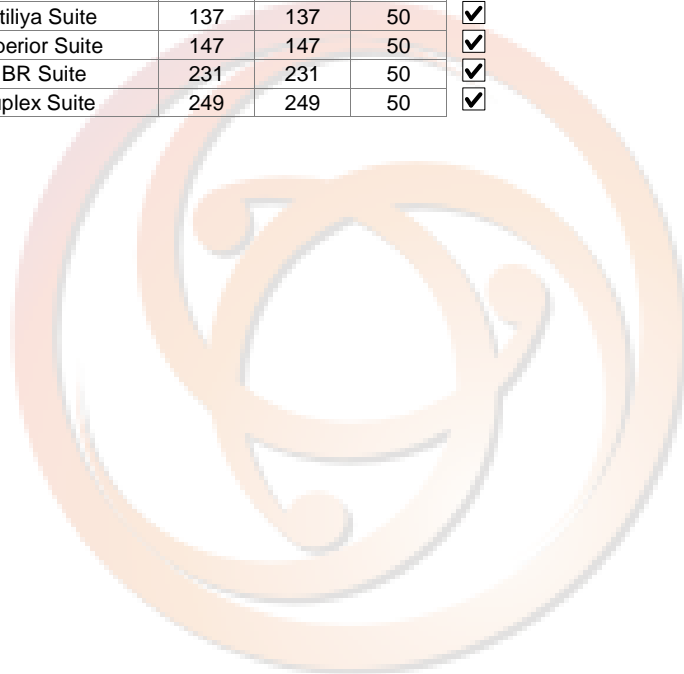

EMANJA TRAVEL / Confidential Hotel Rates for Agents

Chiangrai		North Thailand				USD					Thailand
KATILIYA MOUNTAIN RESORT 4*		Mae Chan				USD					E
		SGL	DBL	EXB	ABF	ABF	LUNCH	DINNER	24 DEC	31 DEC	
01-11-12	22-12-12	Original Thai Suite	154	154	50	14	25	35	53	98	
		Moutain Suite	154	154	50	EXB same adult /Sharing FOC + ABF 50%					
		Katiliya Suite	175	175	50						
		Superior Suite	186	186	50						
		1 BR Suite	270	270	50						
		Duplex Suite	287	287	50						
23-12-12	05-01-13	Original Thai Suite	193	193	50						
		Superior Suite	193	193	50						
		Katiliya Suite	214	214	50						
		Superior Suite	224	224	50						
		1 BR Suite	305	305	50						
		Duplex Suite	322	322	50						
Minimum stay 2 nights											
06-01-13	31-03-13	Moutain Suite	154	154	50						
		Original Thai Suite	154	154	50						
		Katiliya Suite	175	175	50						
		Superior Suite	186	186	50						
		1 BR Suite	270	270	50						
		Duplex Suite	287	287	50						
01-04-13	31-10-13	Superior Suite	119	119	50						
		Original Thai Suite	119	119	50						
		Katiliya Suite	137	137	50						
		Superior Suite	147	147	50						
		1 BR Suite	231	231	50						
		Duplex Suite	249	249	50