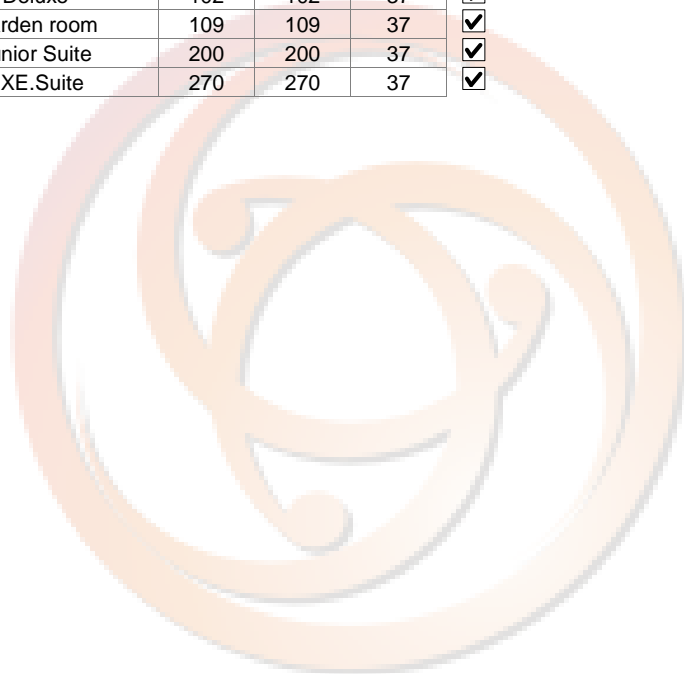

Pattaya		East of Thailand				USD					Thailand
AVALON BEACH RESORT		4*	Jomtien			USD	www.avalonbeachresort.com				C
			SGL	DBL	EXB	ABF	ABF	LUNCH	DINNER	24 DEC	31 DEC
01-10-12	30-12-12	Superior	105	105	37	☒	11	18	18		123
		Deluxe	119	119	37	☒					
		Garden room	126	126	37	☒					
		Junior Suite	217	217	37	☒					
		EXE.Suite	287	287	37	☒					
31-12-12	01-01-13	Superior	123	123	37	☒					
		Deluxe	137	137	37	☒					
		Garden room	144	144	37	☒					
		Junior Suite	235	235	37	☒					
		EXE.Suite	305	305	37	☒					
01-04-13	12-04-13	Superior	88	88	37	☒					
		Deluxe	102	102	37	☒					
		Garden room	109	109	37	☒					
		Junior Suite	200	200	37	☒					
13-04-13	15-04-13	Superior	105	105	37	☒					
		Deluxe	119	119	37	☒					
		Garden room	126	126	37	☒					
		Junior Suite	217	217	37	☒					
		EXE.Suite	287	287	37	☒					
16-04-13	30-09-13	Superior	88	88	37	☒					
		Deluxe	102	102	37	☒					
		Garden room	109	109	37	☒					
		Junior Suite	200	200	37	☒					
		EXE.Suite	270	270	37	☒					

79 rooms with 4 Floors, Bulild on 2006 and Last Renovated on 2009, Beachside Swimming Pool, Just a minute to Jomtien Beach, free transfer from mainroad to hotel by golf car.
Child EXB same adult/ Sharing FOC+ABF50 %
1 Free half twin for 15 paying guests