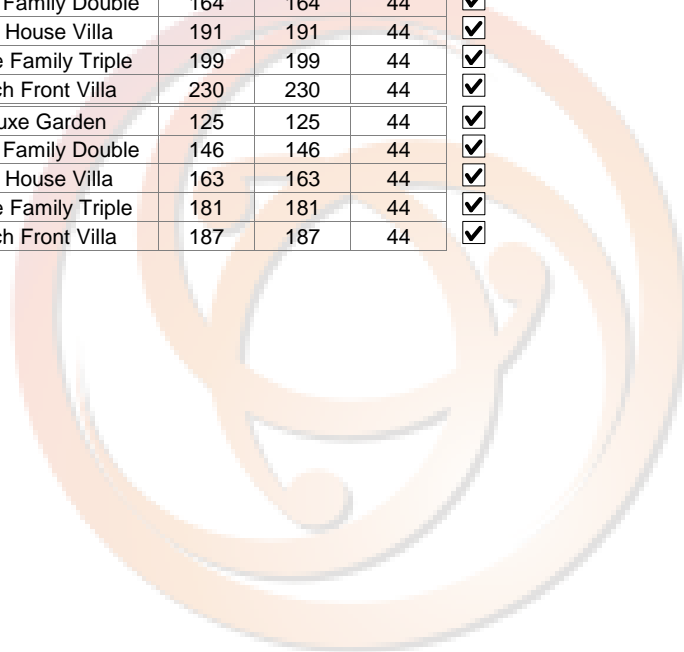

Koh Samui		Gulf of Siam				USD					Thailand
THAI HOUSE BEACH RESORT 4*		Lamai				USD					www.thaihousebeach-resort.com
		SGL	DBL	EXB	ABF	ABF	LUNCH	DINNER	24 DEC	31 DEC	E
01-11-12	23-12-12	Deluxe Garden	125	125	44	14	21	27	88	158	
		Deluxe Family Double	146	146	44						
		Thai House Villa	163	163	44						
		Deluxe Family Triple	181	181	44						
		Beach Front Villa	187	187	44						
24-12-12	10-01-13	Deluxe Garden	174	174	44						
		Deluxe Family Double	185	185	44						
		Deluxe Family Triple	220	220	44						
		Thai House Villa	230	230	44						
		Beach Front Villa	247	247	44						
11-01-13	15-04-13	Deluxe Garden	142	142	44						
		Deluxe Family Double	164	164	44						
		Thai House Villa	191	191	44						
		Deluxe Family Triple	199	199	44						
		Beach Front Villa	230	230	44						
16-04-13	15-07-13	Deluxe Garden	125	125	44						
		Deluxe Family Double	146	146	44						
		Thai House Villa	163	163	44						
		Deluxe Family Triple	181	181	44						
		Beach Front Villa	187	187	44						
16-07-13	31-08-13	Deluxe Garden	142	142	44						
		Deluxe Family Double	164	164	44						
		Thai House Villa	191	191	44						
		Deluxe Family Triple	199	199	44						
		Beach Front Villa	230	230	44						
01-09-13	31-10-13	Deluxe Garden	125	125	44						
		Deluxe Family Double	146	146	44						
		Thai House Villa	163	163	44						
		Deluxe Family Triple	181	181	44						
		Beach Front Villa	187	187	44						

Thai House Beach Resort located direct at Lamai beach, a minute walk to the beach. consists of 60 rooms, including 14 front villas and 46 luxury sea/garden view rooms.
30 minutes from airport and 20 minutes to Chaweng beach
Sharing FOC + ABF 50%
Every 15 paying rooms get one room free for guide+ABF