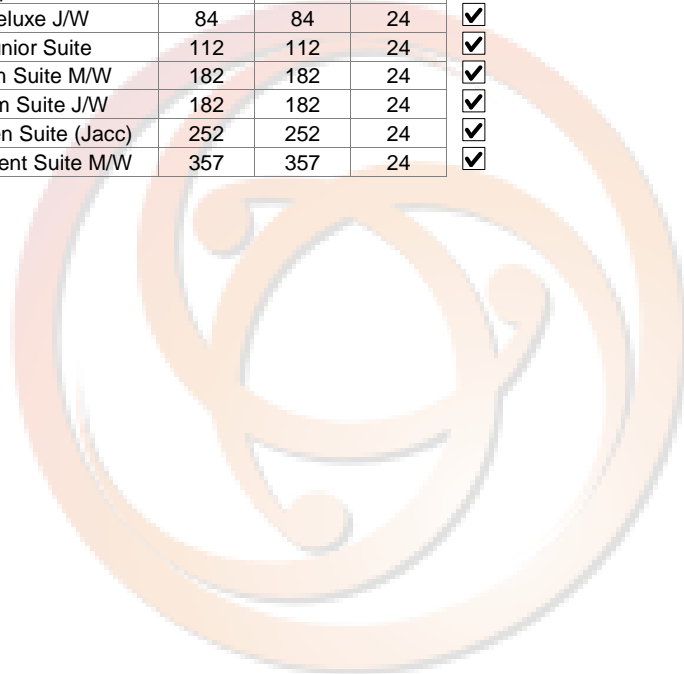

Pattaya		East of Thailand				USD					Thailand	
JOMTIEN PALM BEACH RESO		4*	Jomtien			USD	www.jomtien-palmbeach.com					E
			SGL	DBL	EXB	ABF	ABF	LUNCH	DINNER	24 DEC	31 DEC	
01-11-12	24-12-12	Superior M/W	67	67	24	✓	11	13	16	88	175	
		Deluxe M/W	74	74	24	✓						
		Superior J/W	77	77	24	✓						
		Deluxe J/W	84	84	24	✓						
		Palm Suite M/W	182	182	24	✓						
		Palm Suite J/W	182	182	24	✓						
		Jomtien Suite (Jacc)	252	252	24	✓						
		President Suite M/W	357	357	24	✓						
		President Suite J/W	357	357	24	✓						
25-12-12	10-01-13	Superior M/W	102	102	24	✓						
		Deluxe M/W	109	109	24	✓						
		Superior J/W	112	112	24	✓						
		Deluxe J/W	119	119	24	✓						
		Palm Suite J/W	217	217	24	✓						
		Palm Suite M/W	217	217	24	✓						
		Jomtien Suite (Jacc)	287	287	24	✓						
		President Suite J/W	392	392	24	✓						
		President Suite M/W	392	392	24	✓						
11-01-13	31-10-13	Superior M/W	67	67	24	✓						
		Deluxe M/W	74	74	24	✓						
		Superior J/W	77	77	24	✓						
		Deluxe J/W	84	84	24	✓						
		Junior Suite	112	112	24	✓						
		Palm Suite M/W	182	182	24	✓						
		Palm Suite J/W	182	182	24	✓						
		Jomtien Suite (Jacc)	252	252	24	✓						
		President Suite M/W	357	357	24	✓						

Jomtien Palm Beach built with 723 rooms located in Jomtien, next to beach, 2 swimming pool cross the beach, internet access – wireless (charges apply).
Child EXB same adult / Sharing FOC +ABF 50 %
Half Twin FOC every 15 pay guests RO
Eastern Europe Rates only