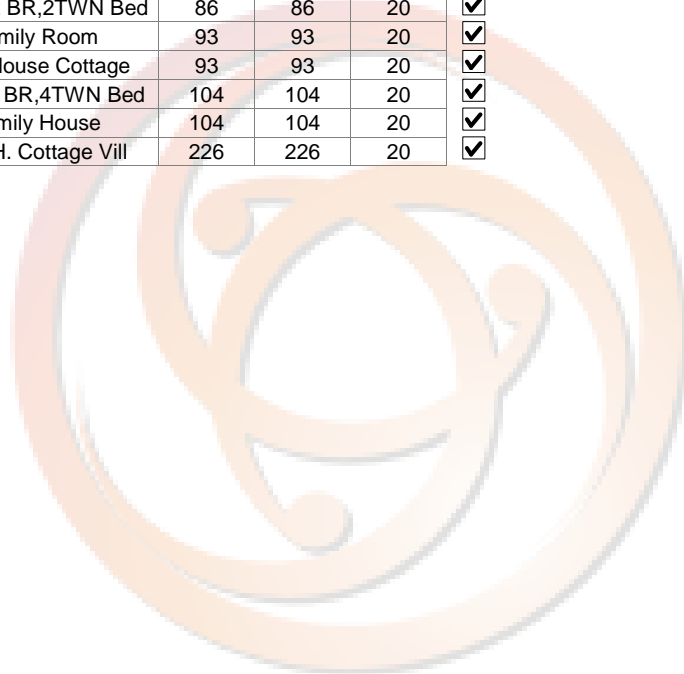

Koh Samet		East of Thailand				USD	Thailand				
GRAND VIEW AO CHO HIDEA 3*		Ao Cho			USD	www.grandviewgroupresort.com					
		SGL	DBL	EXB	ABF	ABF	LUNCH	DINNER	24 DEC	31 DEC	
01-06-12	20-11-12	Ocean Breeze Villa	62	62	30	✓				88	35
		Oceanfront Villa	79	79	30	✓					
		Ocean Breeze Grande	93	93	30	✓					
		Ocean Front Grande	104	104	30	✓					
16-10-12	15-02-13	Ocean Breeze Villa	111	111	30	✓					
		Oceanfront Villa	128	128	30	✓					
		Ocean Breeze Grande	146	146	30	✓					
		Ocean Front Grande	163	163	30	✓					
29 Dec.12-02 Jan.13 minimum stay 4 nights											
16-02-13	31-05-13	Ocean Breeze Villa	93	93	30	✓					
		Oceanfront Villa	111	111	30	✓					
		Ocean Breeze Grande	114	114	30	✓					
		Ocean Front Grande	128	128	30	✓					
01-06-13	15-10-13	Ocean Breeze Villa	62	62	30	✓					
		Oceanfront Villa	79	79	30	✓					
		Ocean Breeze Grande	93	93	30	✓					
		Ocean Front Grande	104	104	30	✓					
Surcharge 17$/room/night											

GRAND VIEW HAT SAI KAEW 3*		Hat Sai Kaew			USD	www.grandviewgroupresort.com					
		SGL	DBL	EXB	ABF	ABF	LUNCH	DINNER	24 DEC	31 DEC	
01-06-12	20-11-12	Standard Garden	51	51	20	✓					
		Studio 2 BR,2TWN Bed	86	86	20	✓					
		Family Room	93	93	20	✓					
		Thai House Cottage	93	93	20	✓					
		Studio 1BR,4TWN Bed	104	104	20	✓					
		Family House	104	104	20	✓					
		Thai H. Cottage Vill	226	226	20	✓