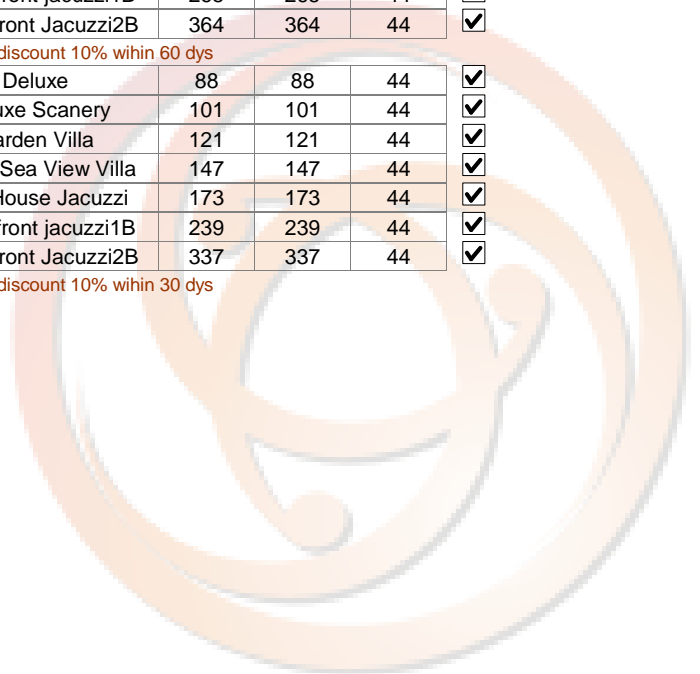

Phang Nga **South of Thailand** **USD** **Thailand**

RANYATAVI RESORT PHANG 3.5* **Natai Beach** **USD** www.ranyatavi.com

		SGL	DBL	EXB	ABF	ABF	LUNCH	DINNER	24 DEC	31 DEC

01-11-14	20-12-14	Deluxe	114	114	44	✓	13	22	25	
		Deluxe Scanery	127	127	44	✓				
		Garden Villa	147	147	44	✓				
		Grand Sea View Villa	173	173	44	✓				
		Thai House Jacuzzi	200	200	44	✓				
		Beachfront jacuzzi1B	265	265	44	✓				
		Beachfront Jacuzzi2B	364	364	44	✓				

Early bird discount 10% within 60 dys

21-12-14	15-01-15	Deluxe	147	147	44	✓				
		Deluxe Scanery	160	160	44	✓				
		Garden Villa	180	180	44	✓				
		Grand Sea View Villa	206	206	44	✓				
		Thai House Jacuzzi	232	232	44	✓				
		Beachfront jacuzzi1B	298	298	44	✓				
		Beachfront Jacuzzi2B	397	397	44	✓				

16-01-15	25-04-15	Deluxe	114	114	44	✓				
		Deluxe Scanery	127	127	44	✓				
		Garden Villa	147	147	44	✓				
		Grand Sea View Villa	173	173	44	✓				
		Thai House Jacuzzi	200	200	44	✓				
		Beachfront jacuzzi1B	265	265	44	✓				
		Beachfront Jacuzzi2B	364	364	44	✓				

Early bird discount 10% within 60 dys

26-04-15	31-10-15	Deluxe	88	88	44	✓				
		Deluxe Scanery	101	101	44	✓				
		Garden Villa	121	121	44	✓				
		Grand Sea View Villa	147	147	44	✓				
		Thai House Jacuzzi	173	173	44	✓				
		Beachfront jacuzzi1B	239	239	44	✓				
		Beachfront Jacuzzi2B	337	337	44	✓				

Early bird discount 10% within 30 dys

RANYATAVI is located at Pilai Beach, Kok Kloy, Phang Nga, 27 kms north of Phuket International Airport or 800 kms from Bangkok.