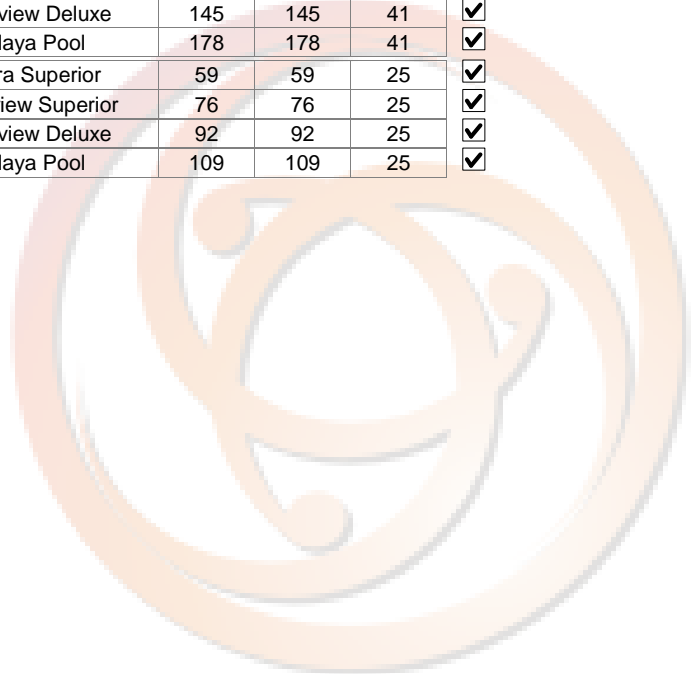

EMANJA TRAVEL / Confidential Hotel Rates for Agents in USD

Koh Samui **South of Thailand** **USD** **Thailand**

01-11-15	19-12-15	Studio	89	89		☒
		1BR Suite	114	114	43	☒

SAMAYA BURA (DE LAMAI CO. 4* Lamai **USD** www.samayabura.com **C**

			SGL	DBL	EXB	ABF
01-11-14	19-12-14	Bura Superior	66	66	28	☒
		Seaview Superior	82	82	28	☒
		Seaview Deluxe	99	99	28	☒
		Maya Pool	115	115	28	☒
20-12-14	10-01-15	Bura Superior	128	128	41	☒
		Seaview Superior	151	151	41	☒
		Seaview Deluxe	171	171	41	☒
		Maya Pool	204	204	41	☒
11-01-15	31-03-15	Bura Superior	102	102	41	☒
		Seaview Superior	125	125	41	☒
		Seaview Deluxe	145	145	41	☒
		Maya Pool	178	178	41	☒
01-04-15	31-07-15	Bura Superior	59	59	25	☒
		Seaview Superior	76	76	25	☒
		Seaview Deluxe	92	92	25	☒
		Maya Pool	109	109	25	☒
01-08-15	31-08-15	Bura Superior	102	102	41	☒
		Seaview Superior	125	125	41	☒
		Seaview Deluxe	145	145	41	☒
		Maya Pool	178	178	41	☒
01-09-15	31-10-15	Bura Superior	59	59	25	☒
		Seaview Superior	76	76	25	☒
		Seaview Deluxe	92	92	25	☒
		Maya Pool	109	109	25	☒

ABF	LUNCH	DINNER	24 DEC	31 DEC
10	15	18		89

78 rooms located along the eastern coast of Koh Samui overlooking scenic Lamai Bay. rooms feature modern Thai decor and a private balcony with views of the sea or pool. Swimming Pool . Free Wi-Fi
EXB same adult /Sharing FOC + ABF 50%
Every 15 paying guests get one half twin room