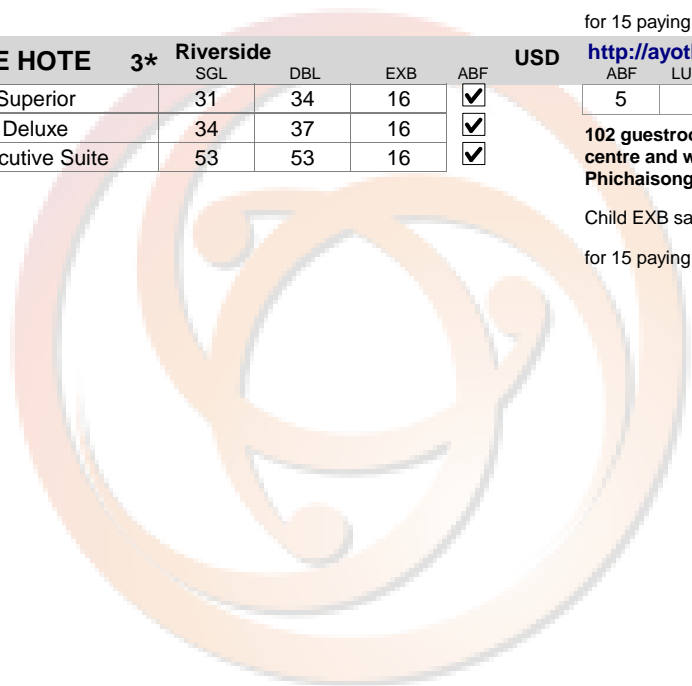

Ayutthaya		Central Thailand				USD					Thailand	
<b>KRUNG SRI RIVER HOTEL</b>		<b>4*</b>	<b>Riverside</b>					<b>USD</b>	<a href="http://www.krungsririver.com">www.krungsririver.com</a>			E
			SGL	DBL	EXB	ABF		ABF	LUNCH	DINNER	24 DEC	31 DEC
01-01-15	31-12-15	Standard	54	58	25	<input checked="" type="checkbox"/>		10	10	20		
<p><b>204 rooms, located in Ayutthaya .views of the river or city the old capital of Bangkok. Swimming pool. Free WIFI.</b></p> <p>Child EXB same adult /Sharing FOC +ABF 70%</p> <p>1 Free Half Twin Room (BB) evrey 15 Paying Guest</p>												
<b>PLUDHAYA RESORT &amp; SPA</b>		<b>4*</b>	<b>Ayutthaya</b>					<b>USD</b>	<a href="http://www.pludhaya.com">www.pludhaya.com</a>			
			SGL	DBL	EXB	ABF		ABF	LUNCH	DINNER	24 DEC	31 DEC
01-05-15	31-10-15	Lagoon Villa	74	74	28	<input checked="" type="checkbox"/>		6	6	12		
		Garden Villa	78	78	28	<input checked="" type="checkbox"/>						
		Canal Villa	90	90	28	<input checked="" type="checkbox"/>						
		Canal Suite	114	114	28	<input checked="" type="checkbox"/>						
<p><b>9 villas.Thai-style boutique resort offering rooms with free Wi-Fi.an outdoor pool</b></p> <p>Child EXB same adult/ Sharing FOC+ABF70%</p>												
<b>WORABURI AYOTHAYA CONV</b>		<b>4*</b>	<b>Riverside</b>					<b>USD</b>	<a href="http://www.woraburi.com">www.woraburi.com</a>			E
			SGL	DBL	EXB	ABF		ABF	LUNCH	DINNER	24 DEC	31 DEC
17-03-14	31-10-15	Superior	42	45	19	<input checked="" type="checkbox"/>		5	5	10	66	82
		Deluxe	51	58	19	<input checked="" type="checkbox"/>						
		Junlor Suite	83	89	19	<input checked="" type="checkbox"/>						
		Woraburi Suite	179	198	19	<input checked="" type="checkbox"/>						
<p><b>172 rooms, located in city centre, just a short walk from the renowned Ayutthaya Historical Park. Wired internet is available in public areas and costs THB 100 per hour.</b></p> <p>Child EXB same adult / Sharing FOC +ABF 50%</p> <p>for 15 paying guests 1 half twin Superior room FOC (RO)</p>												
<b>AYOTHAYA RIVERSIDE HOTE</b>		<b>3*</b>	<b>Riverside</b>					<b>USD</b>	<a href="http://ayothayariversidehotel.com">http://ayothayariversidehotel.com</a>			E
			SGL	DBL	EXB	ABF		ABF	LUNCH	DINNER	24 DEC	31 DEC
17-03-14	31-10-15	Superior	31	34	16	<input checked="" type="checkbox"/>		5	5	9		
		Deluxe	34	37	16	<input checked="" type="checkbox"/>						
		Executive Suite	53	53	16	<input checked="" type="checkbox"/>						
<p><b>102 guestrooms, a few minutes drive to the city centre and within walking distance of Wat Phichaisongkram, overlooking the Pasak River.</b></p> <p>Child EXB same adult / Sharing ABF 50%</p> <p>for 15 paying guests 1 half twin FOC (RO)</p>												