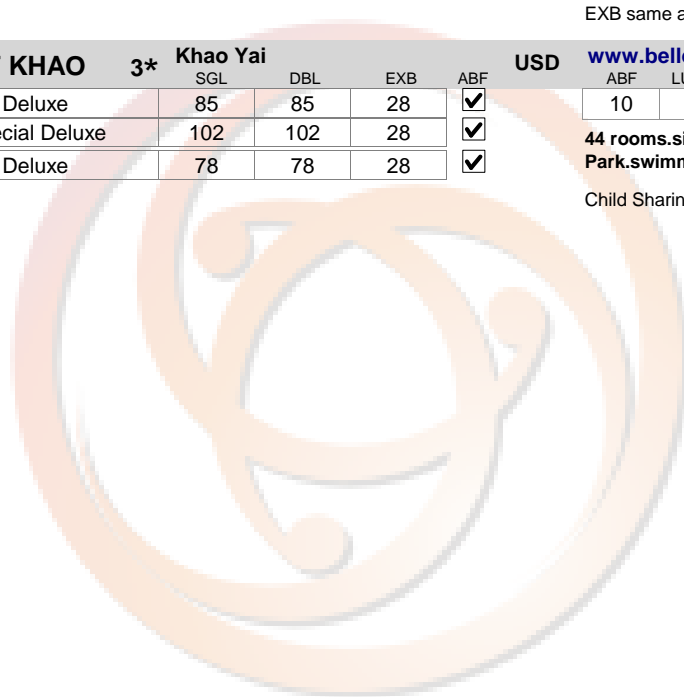

Khao Yai		Central Thailand				USD	Thailand				
BOTANICA KHAO YAI RESORT		5*	Khao Yai			USD	http://botanicakhaoyai.com/				
			SGL	DBL	EXB	ABF	ABF	LUNCH	DINNER	24 DEC	31 DEC
01-05-15	30-09-15	Botanica Studio	136	136	40	✓	16	16	20		148
		Studio With Plunge Pool	142	142	40	✓					
		Botanica Suite (2 BR)	183	183	40	✓					
01-10-15	23-12-15	Botanica Studio	142	142	49	✓					
		Studio With Plunge Pool	174	174	49	✓					
		Botanica Suite (2 BR)	215	215	49	✓					
116 rooms. Located in Pak Chong. close to Palio Khao Yai. 2 swimming pool. Free Wi-Fi											
Child Sharing FOC+ ABF 70%											
GREENERY RESORT		4*	Khao Yai			USD	www.greeneryresort.com				
			SGL	DBL	EXB	ABF	ABF	LUNCH	DINNER	24 DEC	31 DEC
01-10-15	23-12-15	Tour Guide Room	54	54	29	✓	11	15	16		
		Greenery Room	88	88	29	✓					
		Greenery Premier	110	110	29	✓					
		Greenery Executive	123	123	29	✓					
With 250 rooms, located 3.2 km from Palio close to Khao Yai 's national Park about 2.5 Km. 3-hr drive from Bangkok. Swimming pool. WiFi is costs THB 250 per 24 hours.											
EXB same adult/ Sharing FOC+ABF50%											
BALIOS RESORT KHAO YAI		3*	Khai Yai			USD					
			SGL	DBL	EXB	ABF	ABF	LUNCH	DINNER	24 DEC	31 DEC
01-03-15	31-10-15	Standard	59	59	25	✓	9	10	13		
		Superior	72	72	25	✓					
		Deluxe	85	85	25	✓					
Weekend & Long Weekend Charge more 10 USD											
132 rooms. located next to Palio Shopping Centre. The resort is a 30-minute drive to Khao Yai and Farm Chok Chai. Swimming pool, free Wi-Fi											
EXB same adult / Sharing FOC + ABF 70%											
BELLE VILLA RESORT KHAO		3*	Khao Yai			USD	www.bellevillaresort.com/khaoyai				
			SGL	DBL	EXB	ABF	ABF	LUNCH	DINNER	24 DEC	31 DEC
01-04-15	30-09-15	Deluxe	85	85	28	✓	10	12	18		66
		Special Deluxe	102	102	28	✓					
07-05-15	31-10-15	Deluxe	78	78	28	✓					
44 rooms. situated in Khao Yai National Park. swimming pool .											
Child Sharing FOC+ ABF 50%