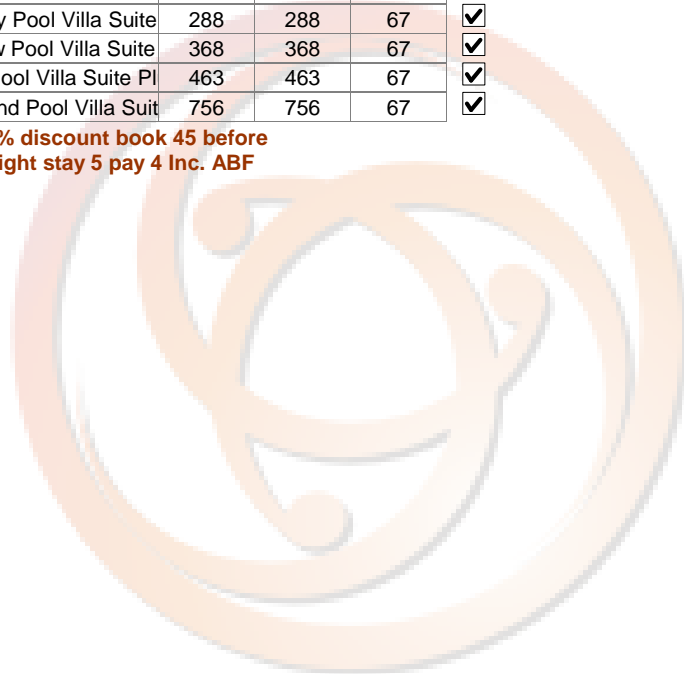

EMANJA TRAVEL / LOW SEASON 2014 - HOTEL PROMOTIONS

Koh Phangan		Gulf of Siam				USD	Thailand			
SANTHIYA KOH PHANGAN RE 5*		Koh Phangan				USD	www.santhiya.com			
		SGL	DBL	EXB	ABF	ABF	LUNCH	DINNER	24 DEC	31 DEC
01-04-15	14-07-15	Deluxe	177	177	67	22	22	25		230
		Supreme Deluxe	193	193	67					
		Supreme Deluxe Pool Access	225	225	67					
		Hideaway Pool Villa Suite	288	288	67					
		Sea View Pool Villa Suite	368	368	67					
		Sea View Pool Villa Suite Plus	463	463	67					
		Royal Grand Pool Villa Suite	756	756	67					
Early 10% discount book 45 before bonus night stay 3 pay 2 Inc. ABF										
15-07-15	31-08-15	Deluxe	209	209	67					
		Supreme Deluxe	241	241	67					
		Supreme Deluxe Pool Access	272	272	67					
		Hideaway Pool Villa Suite	342	342	67					
		Sea View Pool Villa Suite	438	438	67					
		Sea View Pool Villa Suite Plus	533	533	67					
		Royal Grand Pool Villa Suite	820	820	67					
Early 10% discount book 45 before bonus night stay 4 pay 3 Inc. ABF										
01-09-15	31-10-15	Deluxe	177	177	67					
		Supreme Deluxe	193	193	67					
		Supreme Deluxe Pool Access	225	225	67					
		Hideaway Pool Villa Suite	288	288	67					
		Sea View Pool Villa Suite	368	368	67					
		Sea View Pool Villa Suite Plus	463	463	67					
		Royal Grand Pool Villa Suite	756	756	67					
Early 10% discount book 45 before bonus night stay 5 pay 4 Inc. ABF										

99 rooms located on the island paradise of Phangan. pool, gym and free Wi-Fi. 160 metres from the popular Thong Nai Pan Noi Beach. 40-minute speed boat ride from Koh Samui.
Child EXB FOC+ABF50%